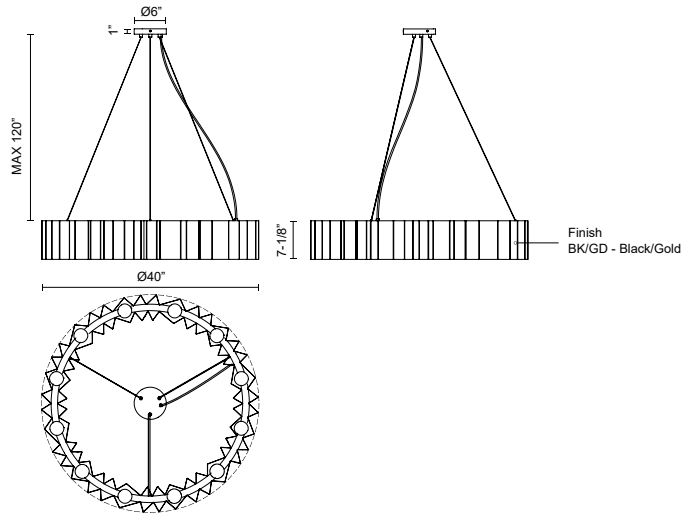

AKIRA
CH58040
CHANDELIERS

PROJECT

DESCRIPTION

For those who love texture and movement, the Akira Collection is sure to please. Folded black metal with a brush gold interior sets the tone in this modern artistic lighting element. Whether you're looking for a statement piece for a small space or a focal point made for sparking conversation, the various options in the Akira family are perfect. Each variation is socket based to easily choose a color temperature that fits your space and mood.

SPECIFICATION DETAILS

Fixture Dimensions	D40" x H7-1/8"
Lamp Type	Incandescent, A19, Medium Base
Wattage	12 x 60W
Voltage	120V
Adjustable	Yes
Wire Length	120" Max
Wire Type	Black
Minimum Hang Height	32"
Sloped Ceiling Adaptable	Yes
Location	Dry
Bulbs Included	No
Illumination Direction	Up/Down
Canopy Dimensions	D6" x H1"
Paint Finish	BK02; GD01;

* For custom options, consult factory for details.
* For warranty information, please visit www.kuzcolighting.com/warranty

KUZCO

CANADA: 19054 28TH AVENUE - SURREY, BC V3Z 6M3
USA: 3035 E. LONE MOUNTAIN ROAD - LAS VEGAS, NV 89081

WWW.KUZCOLIGHTING.COM

© 2023 KUZCO LIGHTING. ALL RIGHTS RESERVED.

COMMENT