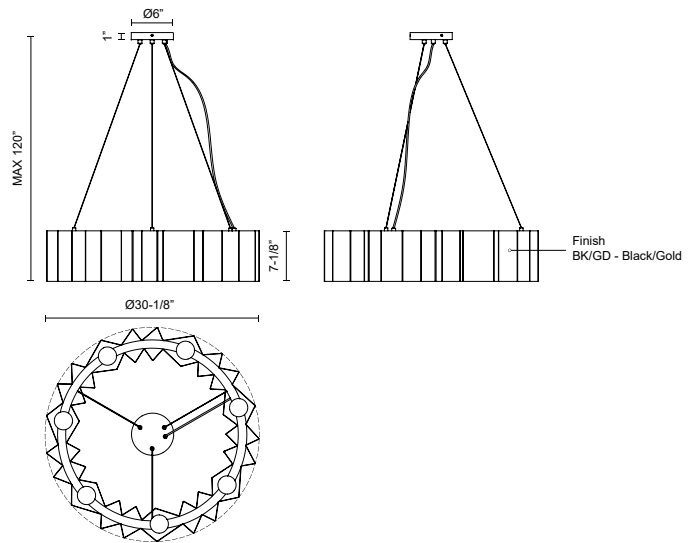

AKIRA
CH58030
CHANDELIERS

PROJECT

SPECIFICATION DETAILS

Fixture Dimensions	D30-1/8" x H7-1/8"
Lamp Type	Incandescent, A19, Medium Base
Wattage	7 x 60W
Voltage	120V
Adjustable	Yes
Wire Length	120" Max
Wire Type	Black
Minimum Hang Height	24"
Sloped Ceiling Adaptable	Yes
Location	Dry
Bulbs Included	No
Illumination Direction	Up/Down
Canopy Dimensions	D6" x H1"
Paint Finish	BK02; GD01;

* For custom options, consult factory for details.
* For warranty information, please visit www.kuzcolighting.com/warranty

DESCRIPTION

For those who love texture and movement, the Akira Collection is sure to please. Folded black metal with a brush gold interior sets the tone in this modern artistic lighting element. Whether you're looking for a statement piece for a small space or a focal point made for sparking conversation, the various options in the Akira family are perfect. Each variation is socket based to easily choose a color temperature that fits your space and mood.

KUZCO

CANADA: 19054 28TH AVENUE - SURREY, BC V3Z 6M3
USA: 3035 E. LONE MOUNTAIN ROAD - LAS VEGAS, NV 89081

WWW.KUZCOLIGHTING.COM

© 2023 KUZCO LIGHTING. ALL RIGHTS RESERVED.

COMMENT