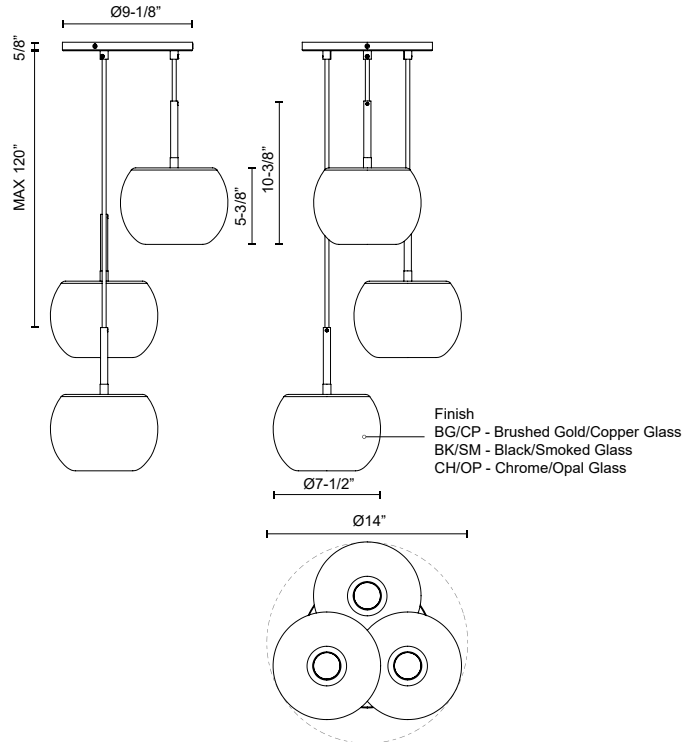

SAMAR
CH57514
CHANDELIERS

PROJECT

CH57514-BK/SM
Black/Smoked

CH57514-BG/CP
Brushed
Gold/Copper

CH57514-CH/OP
Chrome/Opal Glass

SPECIFICATION DETAILS

| | |
|---------------------------------|---|
| Fixture Dimensions | D14" x H10-3/8" |
| Lamp Type | Incandescent, A15, Medium Base |
| Wattage | 3 x 60W |
| Voltage | 120V |
| Glass Details | Transition Copper Glass; Transition Copper Glass, Transition Smoked Glass or Transition Opal Glass; |
| Adjustable | Yes |
| Wire Length | 120" Max |
| Wire Type | Black |
| Minimum Hang Height | 16" |
| Sloped Ceiling Adaptable | Yes |
| Location | Dry |
| Bulbs Included | No |
| Illumination Direction | Down |
| Canopy Dimensions | D9-1/8" x H5/8" |
| Paint Finish | BG01; BK01; CH01; |

* For custom options, consult factory for details.

* For warranty information, please visit www.kuzcolighting.com/warranty

DESCRIPTION

The stunning blown glass shades of the Samar Collection make wonderfully versatile statement pieces or subtle lighting options. The three ombre finishes are gorgeous specimens available in various hanging options that help create a dynamic space through lighting and tone. Each glass finish has three fixture finishes that help create an exciting piece for a unique space in your home.