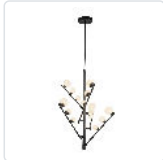

**JUNIPER  
CH55530  
CHANDELIERS**

PROJECT

CH55530-BG/OP  
Brushed Gold/Opal  
Matte Glass

CH55530-BK/OP  
Black/Opal Matte  
Glass

**SPECIFICATION DETAILS**

<b>Fixture Dimensions</b>	D18" x H30"
<b>Light Source</b>	LED with DC Driver
<b>Wattage</b>	54W
<b>Total Lumens</b>	4590lm
<b>Delivered Lumens</b>	3970lm*
<b>Voltage</b>	120V
<b>Color Temperature</b>	3000K
<b>CRI (Ra)</b>	90CRI
<b>Optional Color Temps</b>	2700K - 5000K Available, Minimum Order Quantities Apply
<b>LED Rated Life</b>	50,000 hours
<b>Dimming</b>	100% - 10%, TRIAC or ELV Dimmer (Not Included)
<b>Glass Details</b>	Opal Glass
<b>Adjustable</b>	Yes
<b>Rod Length</b>	46" Max (3x12" + 1x6" + 1x4")
<b>Minimum Hang Height</b>	38"
<b>Sloped Ceiling Adaptable</b>	Yes, Up to 45 Degrees
<b>Location</b>	Dry
<b>Illumination Direction</b>	Omni-directional
<b>CEC Title 24 JA8</b>	Yes, JA8-2022
<b>Canopy Dimensions</b>	D6" x H1-1/4"
<b>Material</b>	Steel + Aluminum + Glass
<b>Paint Finish</b>	BG01; BK01;

\* For custom options, consult factory for details.

\* For warranty information, please visit [www.kuzcolighting.com/warranty](http://www.kuzcolighting.com/warranty)

**DESCRIPTION**

Juniper's shape expands and contracts to suit your space's needs. Each branch of the Juniper collection adjusts to lengthen or collapse, creating a customized look. Atop each arm sits three growing Matte Opal glass globes stretching outwards to create depth and emphasis.

- Adjustable arms to create varied styles
- Matte Opal glass globes
- LED, no need for bulbs
- Matte Black or Brushed Gold finishes
- Rod included up to 46" in length

**KUZCO**

CANADA: 19054 28TH AVENUE - SURREY, BC V3Z 6M3  
USA: 3035 E. LONE MOUNTAIN ROAD - LAS VEGAS, NV 89081