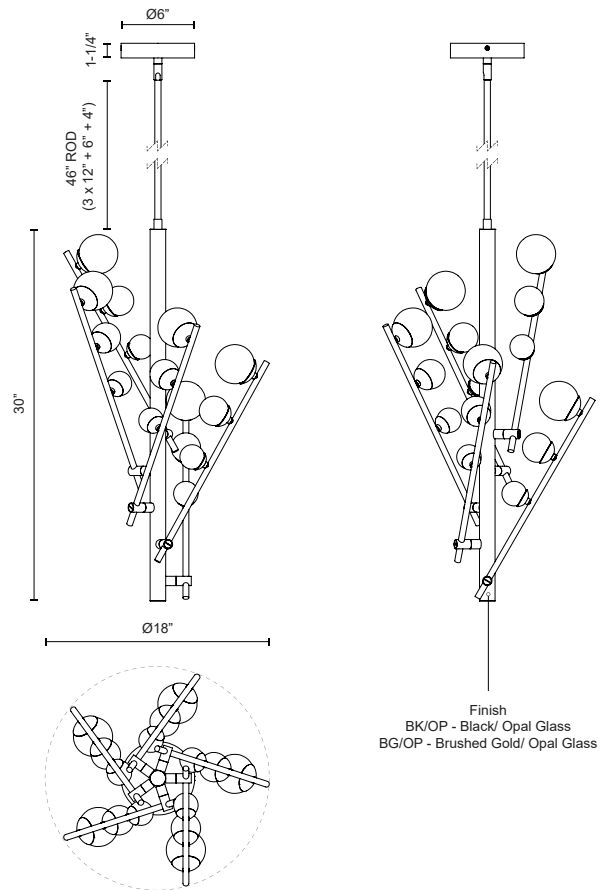

**JUNIPER  
CH55530  
CHANDELIERS**

PROJECT

CH55530-BG/OP  
Brushed Gold/Opal  
Matte Glass

CH55530-BK/OP  
Black/Opal Matte  
Glass

**SPECIFICATION DETAILS**

<b>Fixture Dimensions</b>	D18" x H30"
<b>Light Source</b>	LED with DC Driver
<b>Wattage</b>	54W
<b>Total Lumens</b>	4590lm
<b>Delivered Lumens</b>	3970lm*
<b>Voltage</b>	120V
<b>Color Temperature</b>	3000K
<b>CRI (Ra)</b>	90CRI
<b>Optional Color Temps</b>	2700K - 5000K Available, Minimum Order Quantities Apply
<b>LED Rated Life</b>	50,000 hours
<b>Dimming</b>	100% - 10%, TRIAC or ELV Dimmer (Not Included)
<b>Glass Details</b>	Opal Glass
<b>Adjustable</b>	Yes
<b>Rod Length</b>	46" Max (3x12" + 1x6" + 1x4")
<b>Minimum Hang Height</b>	38"
<b>Sloped Ceiling Adaptable</b>	Yes, Up to 45 Degrees
<b>Location</b>	Dry
<b>Illumination Direction</b>	Omni-directional
<b>CEC Title 24 JA8</b>	Yes, JA8-2022
<b>Canopy Dimensions</b>	D6" x H1-1/4"
<b>Material</b>	Steel + Aluminum + Glass
<b>Paint Finish</b>	BG01; BK01;

\* For custom options, consult factory for details.

\* For warranty information, please visit [www.kuzcolighting.com/warranty](http://www.kuzcolighting.com/warranty)

**DESCRIPTION**

Juniper's shape expands and contracts to suit your space's needs. Each branch of the Juniper collection adjusts to lengthen or collapse, creating a customized look. Atop each arm sits three growing Matte Opal glass globes stretching outwards to create depth and emphasis.

- Adjustable arms to create varied styles
- Matte Opal glass globes
- LED, no need for bulbs
- Matte Black or Brushed Gold finishes
- Rod included up to 46" in length

**KUZCO**

CANADA: 19054 28TH AVENUE - SURREY, BC V3Z 6M3  
USA: 3035 E. LONE MOUNTAIN ROAD - LAS VEGAS, NV 89081