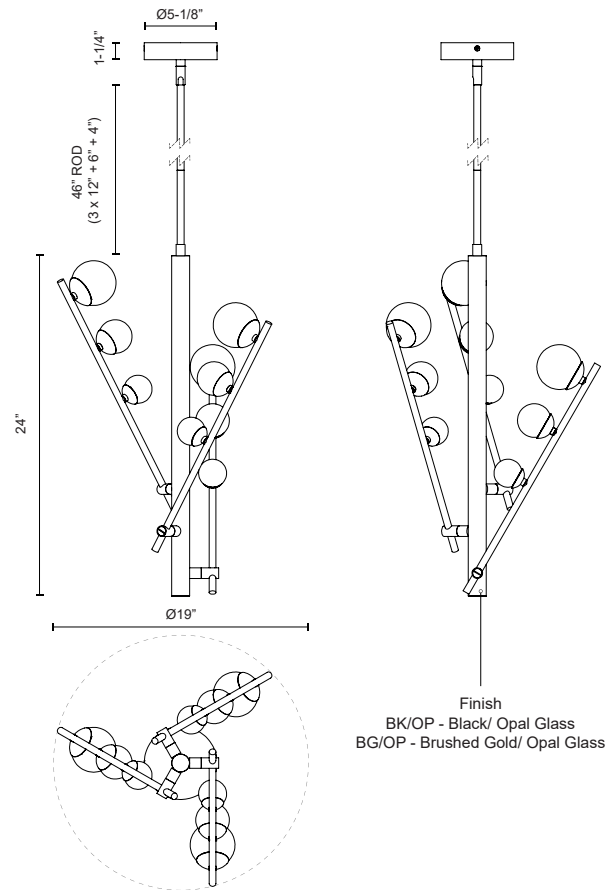

JUNIPER CH55524 CHANDELIERS

PROJECT

CH55524-BK/OP
Black/Opal Matte
Glass

CH55524-BG/OP
Brushed Gold/Opal
Matte Glass

SPECIFICATION DETAILS

Fixture Dimensions	D19" x H24"
Light Source	LED with DC Driver
Wattage	32W
Total Lumens	2720lm
Delivered Lumens	2350lm*
Voltage	120V
Color Temperature	3000K
CRI (Ra)	90CRI
Optional Color Temps	2700K - 5000K Available, Minimum Order Quantities Apply
LED Rated Life	50,000 hours
Dimming	100% - 10%, TRIAC or ELV Dimmer (Not Included)
Glass Details	Opal Glass
Adjustable	Yes
Rod Length	46" Max (3x12" + 1x6" + 1x4")
Minimum Hang Height	32"
Sloped Ceiling Adaptable	Yes, Up to 45 Degrees
Location	Dry
Illumination Direction	Omni-directional
CEC Title 24 JA8	Yes, JA8-2022
Canopy Dimensions	D5-1/8" x H1-1/4"
Material	Steel + Aluminum + Glass
Paint Finish	BG01; BK01;

* For custom options, consult factory for details.

* For warranty information, please visit www.kuzcolighting.com/warranty

DESCRIPTION

Juniper's shape expands and contracts to suit your space's needs. Each branch of the Juniper collection adjusts to lengthen or collapse, creating a customized look. Atop each arm sits three growing Matte Opal glass globes stretching outwards to create depth and emphasis.

- Adjustable arms to create varied styles
- Matte Opal glass globes
- LED, no need for bulbs
- Matte Black or Brushed Gold finishes
- Rod included up to 46" in length

KUZCO

CANADA: 19054 28TH AVENUE - SURREY, BC V3Z 6M3