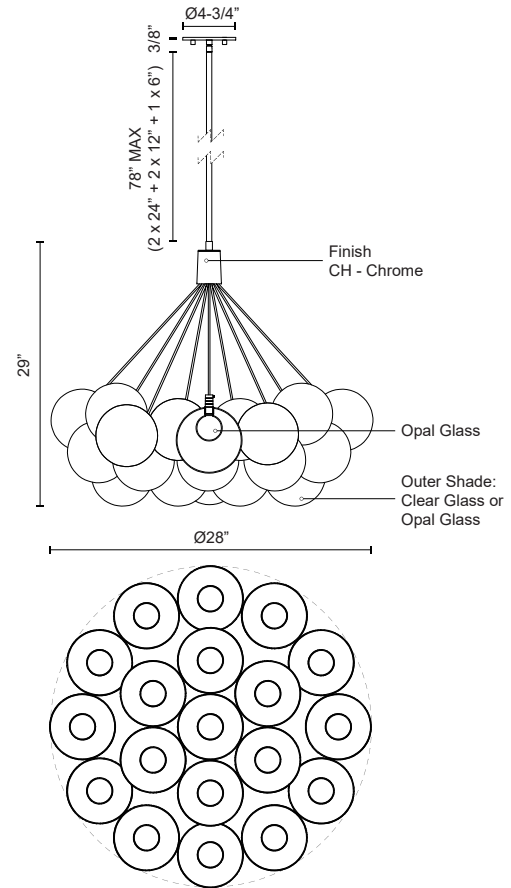

BOLLA CH3128

JAN 2024 PRODUCTS

PROJECT

CH3128-OP
Opal Glass

CH3128-CL
Clear Glass

SPECIFICATION DETAILS

Fixture Dimensions	D28" x H29"
Light Source	AC LED Module
Wattage	55W
Total Lumens	4180lm
Delivered Lumens	CL-3325lm; OP-2250lm*;
Voltage	120V
Color Temperature	3000K
CRI (Ra)	90CRI
Optional Color Temps	2700K - 5000K Available, Minimum Order Quantities Apply
LED Rated Life	50,000 hours
Dimming	100% - 10%, ELV Dimmer (Not Included)
Shade Details	Clear Glass or Opal Glass
Glass Details	Opal Glass
Adjustable	Yes
Rod Length	78" Max (2x24" + 2x12" + 1x6")
Minimum Hang Height	38"
Wire Length	90"
Sloped Ceiling Adaptable	No
Location	Dry
Canopy Dimensions	D4-3/4" x H3/8"
Paint Finish	CH01

* For custom options, consult factory for details.

* For warranty information, please visit www.kuzcolighting.com/warranty

DESCRIPTION

Produced in an array of configurations, the Bolla series is defined by the iconic double-wall glass globes. A frosted globe is perched within a transparent orb producing diffuser light from the satin aluminum LED socket. While elegant as a single pendant, the optional clustered bouquet creates a stunning impact.