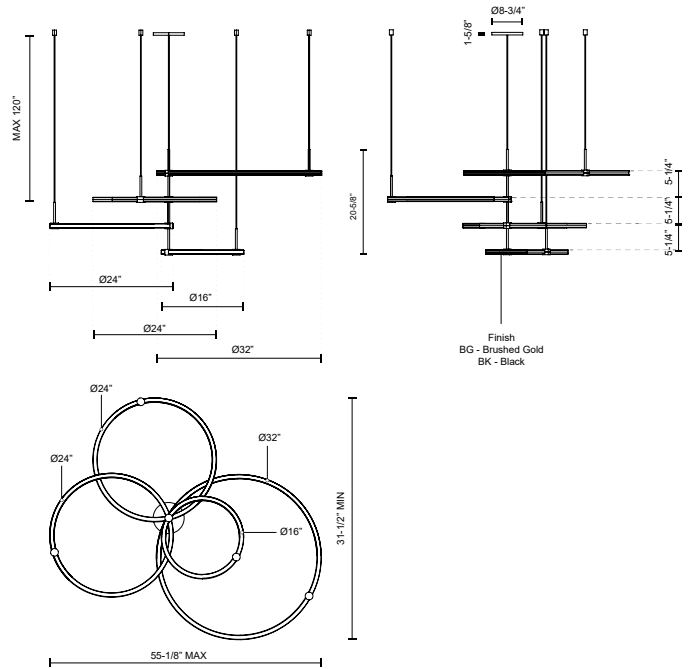

BRUNI
CH24755
CHANDELIERS

PROJECT

CH24755-BK
Black

CH24755-BG
Brushed Gold

SPECIFICATION DETAILS

Fixture Dimensions	L55-1/8" x W31-1/2" x H20-5/8"
Light Source	LED with DC Driver
Wattage	115W
Total Lumens	8000lm
Delivered Lumens	4650lm*
Voltage	120V
Color Temperature	3000K
CRI (Ra)	90CRI
Optional Color Temps	2700K - 5000K Available, Minimum Order Quantities Apply
LED Rated Life	50,000 hours
Dimming	100% - 10%, TRIAC or ELV Dimmer (Not Included)
Diffuser Details	Clear Acrylic Exterior/White Silicone Interior
Adjustable	Yes
Wire Length	120" Max
Wire Type	Black
Minimum Hang Height	24"
Sloped Ceiling Adaptable	Yes
Location	Dry
Illumination Direction	Up/Down
Canopy Dimensions	D8-3/4" x H1-5/8"
Paint Finish	BG01; BK02;

* For custom options, consult factory for details.

* For warranty information, please visit www.kuzcolighting.com/warranty

DESCRIPTION

The Bruni Collection answers many requests for classic, modern shapes combined with ample lighting. These completely adjustable rings allow for completely customized styling that's all your own. Available in two sophisticated finishes, the acrylic ribbed texture of each circular lamp provides sufficient lighting for even the darkest rooms in your home