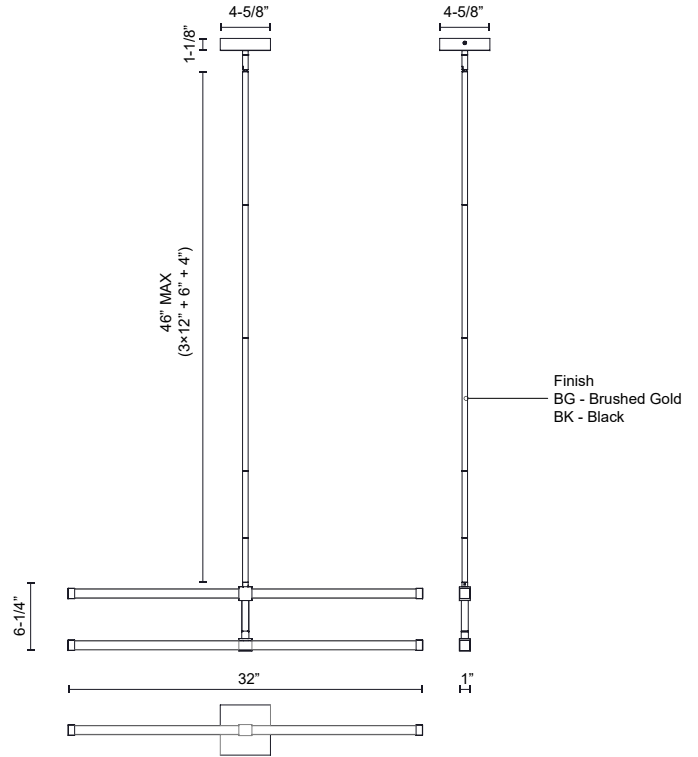

**BLADE
CH23532
CHANDELIERS**

PROJECT

SPECIFICATION DETAILS

Fixture Dimensions	L32" x W1" x H6-1/4"
Light Source	LED with DC Driver
Wattage	20W
Total Lumens	1650lm
Delivered Lumens	BG-1375lm*; BK-1320lm*;
Voltage	120V
Color Temperature	3000K
CRI (Ra)	90CRI
Optional Color Temps	2700K - 5000K Available, Minimum Order Quantities Apply
LED Rated Life	50,000 hours
Dimming	100% - 10%, TRIAC or ELV Dimmer (Not Included)
Diffuser Details	Clear Acrylic Exterior/White Silicone Interior
Adjustable	Yes
Rod Length	46" Max (3x12" + 1x6" + 1x4")
Wire Length	120"
Minimum Hang Height	15"
Sloped Ceiling Adaptable	Yes, Up to 45 Degrees
Location	Dry
Illumination Direction	Up/Down
CEC Title 24 JA8	Yes, JA8-2022
Canopy Dimensions	L4-5/8" x W4-5/8" x H1-1/8"
Paint Finish	BG01; BK02;

* For custom options, consult factory for details.

* For warranty information, please visit www.kuzcolighting.com/warranty

DESCRIPTION

The Blade Collection is as artistic as it is functional. With its linear design and long acrylic ribbed diffusers, the entire Blade family delivers a tremendous depth of light that makes for spectacular lighting in high-traffic areas of the home. With a variety of styles and hanging options available, it's easy to create a unique lighting environment of high caliber.

KUZCO

CANADA: 19054 28TH AVENUE - SURREY, BC V3Z 6M3
USA: 3035 E. LONE MOUNTAIN ROAD - LAS VEGAS, NV 89081

WWW.KUZCOLIGHTING.COM

© 2023 KUZCO LIGHTING. ALL RIGHTS RESERVED.

COMMENT