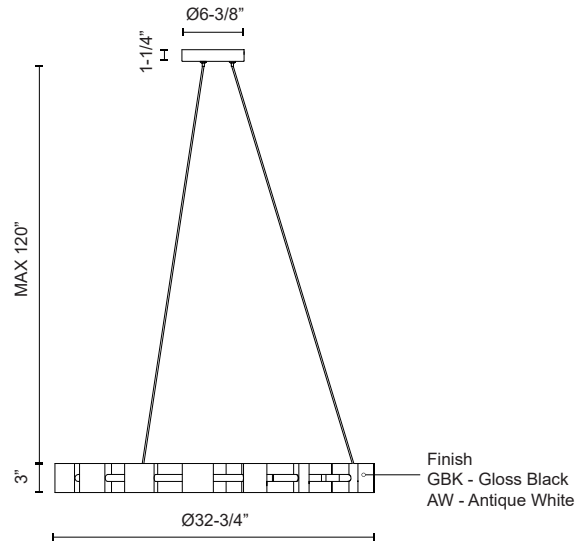

NAMI
CH18035
CHANDELIERS

PROJECT

CH18035-AW
Antique White

CH18035-GBK
Gloss Black

SPECIFICATION DETAILS

Fixture Dimensions	D32-3/4" x H3"
Light Source	LED with DC Driver
Wattage	39W
Total Lumens	3315lm
Delivered Lumens	AW-3120lm; GBK-2900lm*;
Voltage	120V
Color Temperature	3000K
CRI (Ra)	90CRI
Optional Color Temps	2700K - 5000K Available, Minimum Order Quantities Apply
LED Rated Life	50,000 hours
Dimming	100% - 10%, TRIAC or ELV Dimmer (Not Included)
Diffuser Details	Frosted Acrylic
Adjustable	Yes
Wire Length	120" Max
Wire Type	Black Wire
Minimum Hang Height	28"
Sloped Ceiling Adaptable	Yes
Location	Dry
Illumination Direction	Up/Down
CEC Title 24 JA8	Yes, JA8-2022
Canopy Dimensions	D6-3/8" x H1-1/4"
Material	Steel
Paint Finish	GBK01

* For custom options, consult factory for details.

* For warranty information, please visit www.kuzcolighting.com/warranty

DESCRIPTION

The Nami collection creates organic waves throughout its fluid design. The outer ring of the Nami chandelier provides organic structure, sculpted out of aluminum, and finished in either Glossy Black or Antique White. The inner ring provides ample yet soft illumination to the design, reflecting off of the metal layer elegantly.

- Glossy Black or Textural Antique White finish options
- Integrated LED, no need for bulbs
- Adjustable wire, up to 120" in length
- Center canopy mounted
- Perfect for dining rooms, kitchens, living rooms, or bedrooms