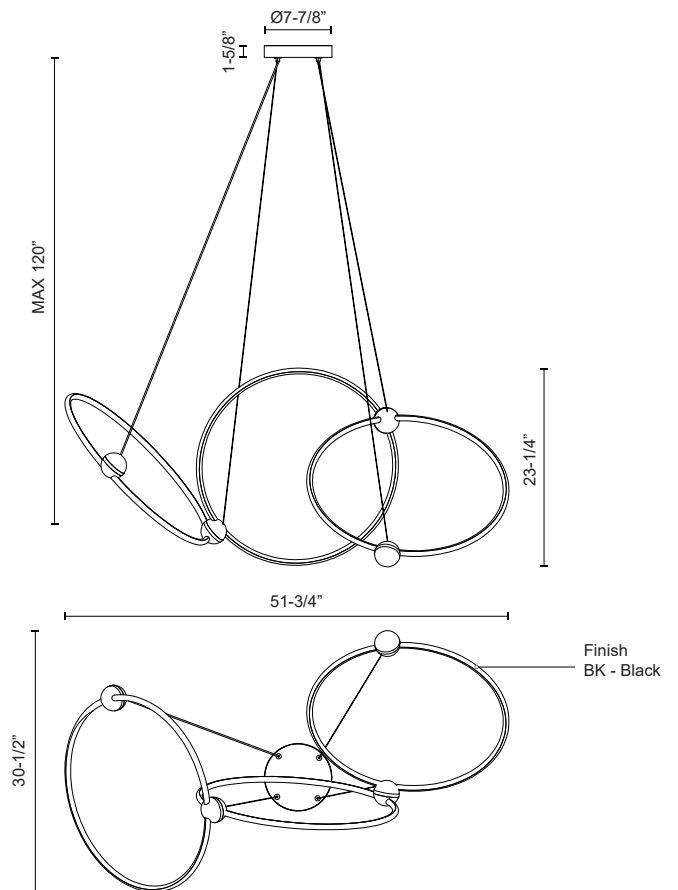

CH17703-BK
Black

SPECIFICATION DETAILS

Fixture Dimensions	L51-3/4" x W30-1/2" x H23-1/4"
Light Source	LED with DC Driver
Wattage	64W
Total Lumens	4280lm
Delivered Lumens	1500lm *
Voltage	120V
Color Temperature	3000K
CRI (Ra)	90CRI
Optional Color Temps	2700K - 5000K Available, Minimum Order Quantities Apply
LED Rated Life	50,000 hours
Dimming	100% - 10%, TRIAC or ELV Dimmer (Not Included)
Diffuser Details	White Silicone Diffuser
Adjustable	Yes
Wire Length	120" Max
Wire Type	Black Wire
Minimum Hang Height	42"
Sloped Ceiling Adaptable	Yes
Location	Dry
Illumination Direction	Omni-directional
Canopy Dimensions	D7-7/8" x H1-5/8"
Material	Aluminum
CEC Title 24 JA8	Yes, JA8-2022
Paint Finish	BK02

* For custom options, consult factory for details.

* For warranty information, please visit www.kuzcolighting.com/warranty

DESCRIPTION

The Isho collection evokes a feeling of futuristic modern elegance. With rings of illumination colliding organically, this series is inspired by orbital patterns seen in our galaxy and beyond. Each ring is affixed by a small, illuminated orb, adding to the organic and other worldly beauty of this collection. Available in a two or three ring chandelier, the Isho is sure to be the center of any space's gravity.

- Modern ring chandelier
- Integrated LED, no need for bulbs
- Center Canopy Mounted
- Adjustable wires up to 120" length
- Perfect for foyers, living rooms, kitchens, and dining rooms

KUZCO

CANADA: 19054 28TH AVENUE - SURREY, BC V3Z 6M3
USA: 3035 E. LONE MOUNTAIN ROAD - LAS VEGAS, NV 89081