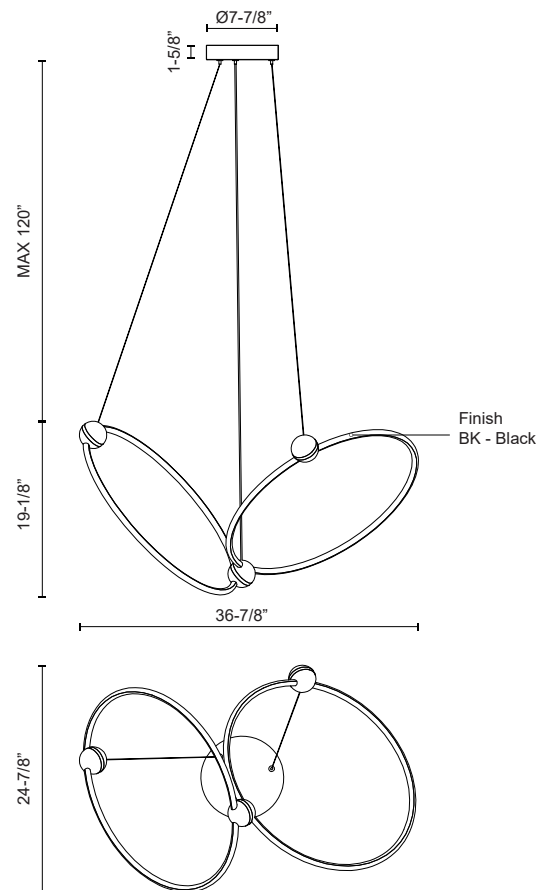

CH17702-BK
Black

SPECIFICATION DETAILS

Fixture Dimensions	L36-7/8" x W24-7/8" x H19-1/8"
Light Source	LED with DC Driver
Wattage	41W
Total Lumens	2850lm
Delivered Lumens	980lm
Voltage	120V
Color Temperature	3000K
CRI (Ra)	90CRI
Optional Color Temps	2700K - 5000K Available, Minimum Order Quantities Apply
LED Rated Life	50,000 hours
Dimming	100% - 10%, TRIAC or ELV Dimmer (Not Included)
Diffuser Details	White Silicone Diffuser
Adjustable	Yes
Wire Length	120" Max
Wire Type	Black Wire
Minimum Hang Height	30"
Sloped Ceiling Adaptable	Yes
Location	Dry
Illumination Direction	Omni-directional
Canopy Dimensions	D7-7/8" x H1-5/8"
CEC Title 24 JA8	Yes, JA8-2022
Material	Aluminum
Paint Finish	BK02

* For custom options, consult factory for details.
* For warranty information, please visit www.kuzcolighting.com/warranty

DESCRIPTION

The Isho collection evokes a feeling of futuristic modern elegance. With rings of illumination colliding organically, this series is inspired by orbital patterns seen in our galaxy and beyond. Each ring is affixed by a small, illuminated orb, adding to the organic and other worldly beauty of this collection. Available in a two or three ring chandelier, the Isho is sure to be the center of any space's gravity.

- Modern ring chandelier
- Integrated LED, no need for bulbs
- Center Canopy Mounted
- Adjustable wires up to 120" length
- Perfect for foyers, living rooms, kitchens, and dining rooms

KUZCO

CANADA: 19054 28TH AVENUE - SURREY, BC V3Z 6M3
USA: 3035 E. LONE MOUNTAIN ROAD - LAS VEGAS, NV 89081