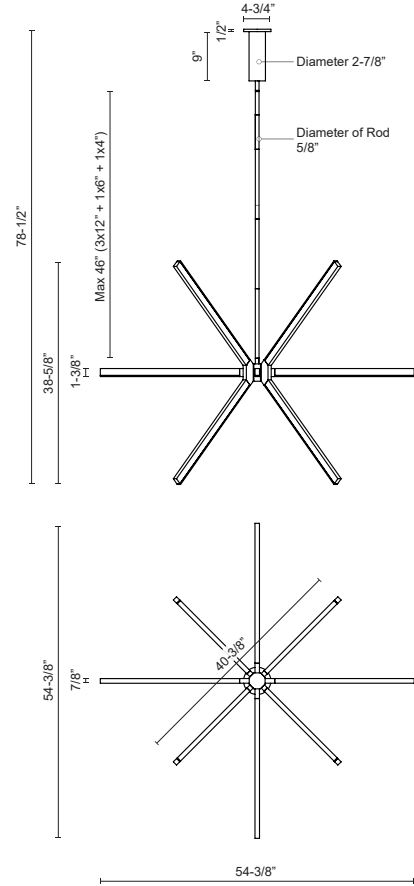

SIRIUS
CH14356
CHANDELIERS

PROJECT

SPECIFICATION DETAILS

Fixture Dimensions	L54-3/8" x W54-3/8" x H38-5/8"
Light Source	LED with DC Driver
Wattage	67W
Total Lumens	4820lm
Delivered Lumens	BK-2673lm; BN-4091lm; WH-4497lm;
Voltage	120V
Color Temperature	3000K
CRI (Ra)	90CRI
Optional Color Temps	2700K - 5000K Available, Minimum Order Quantities Apply
LED Rated Life	50,000 hours
Dimming	100% - 10%, TRIAC or ELV Dimmer (Not Included)
Diffuser Details	White Acrylic Diffuser
Adjustable	Yes
Rod Length	46" Max (3x12" + 1x6" + 1x4")
Wire Length	68"
Minimum Hang Height	54"
Sloped Ceiling Adaptable	Yes, Up to 45 Degrees
Location	Dry
CEC Title 24 JA8	Yes, JA8-2022
Canopy Dimensions	D4-3/4" x H9"
Paint Finish	BG01; BK02; BN02; WH02;

* For custom options, consult factory for details.
* For warranty information, please visit www.kuzcolighting.com/warranty

DESCRIPTION

Sirius' array of elements emanate from a single point in a starburst of light. A visual statement that draws the eye as the burnished finish interplays with the light, revealing shifting highlights and shadows. Contemporary and decorative.

KUZCO

CANADA: 19054 28TH AVENUE - SURREY, BC V3Z 6M3
USA: 3035 E. LONE MOUNTAIN ROAD - LAS VEGAS, NV 89081

WWW.KUZCOLIGHTING.COM

© 2018 KUZCO LIGHTING. ALL RIGHTS RESERVED.

COMMENT