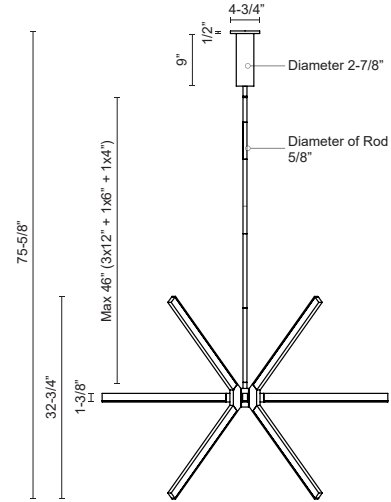

SIRIUS
CH14348
CHANDELIERS

PROJECT

SPECIFICATION DETAILS

Fixture Dimensions	L46-1/8" x W46-1/8" x H32-3/4"
Light Source	LED with DC Driver
Wattage	48W
Total Lumens	3672lm
Delivered Lumens	BK-2478lm; BN-3794lm; WH-4170lm;
Voltage	120V
Color Temperature	3000K
CRI (Ra)	90CRI
Optional Color Temps	2700K - 5000K Available, Minimum Order Quantities Apply
LED Rated Life	50,000 hours
Dimming	100% - 10%, TRIAC or ELV Dimmer (Not Included)
Diffuser Details	White Acrylic Diffuser
Adjustable	Yes
Rod Length	46" Max (3x12" + 1x6" + 1x4")
Minimum Hang Height	48"
Sloped Ceiling Adaptable	Yes, Up to 45 Degrees
Location	Dry
Canopy Dimensions	D4-3/4" x H9"
Paint Finish	BG01; BK02; BN02; WH02;

* For custom options, consult factory for details.

* For warranty information, please visit www.kuzcolighting.com/warranty

DESCRIPTION

Sirius' array of elements emanate from a single point in a starburst of light. A visual statement that draws the eye as the burnished finish interplays with the light, revealing shifting highlights and shadows. Contemporary and decorative.

COMMENT

KUZCO

CANADA: 19054 28TH AVENUE - SURREY, BC V3Z 6M3
USA: 3035 E. LONE MOUNTAIN ROAD - LAS VEGAS, NV 89081

WWW.KUZCOLIGHTING.COM

© 2018 KUZCO LIGHTING. ALL RIGHTS RESERVED.