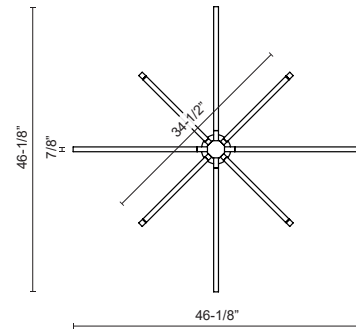

SIRIUS
CH14348
CHANDELIERS

PROJECT

SPECIFICATION DETAILS

Fixture Dimensions	L46-1/8" x W46-1/8" x H32-3/4"
Light Source	LED with DC Driver
Wattage	48W
Total Lumens	3672lm
Delivered Lumens	BK-2478lm; BN-3794lm; WH-4170lm;
Voltage	120V
Color Temperature	3000K
CRI (Ra)	90CRI
Optional Color Temps	2700K - 5000K Available, Minimum Order Quantities Apply
LED Rated Life	50,000 hours
Dimming	100% - 10%, TRIAC or ELV Dimmer (Not Included)
Diffuser Details	White Acrylic Diffuser
Adjustable	Yes
Rod Length	46" Max (3x12" + 1x6" + 1x4")
Minimum Hang Height	48"
Sloped Ceiling Adaptable	Yes, Up to 45 Degrees
Location	Dry
Canopy Dimensions	D4-3/4" x H9"
Paint Finish	BG01; BK02; BN02; WH02;

* For custom options, consult factory for details.

* For warranty information, please visit www.kuzcolighting.com/warranty

DESCRIPTION

Sirius' array of elements emanate from a single point in a starburst of light. A visual statement that draws the eye as the burnished finish interplays with the light, revealing shifting highlights and shadows. Contemporary and decorative.

COMMENT

KUZCO

CANADA: 19054 28TH AVENUE - SURREY, BC V3Z 6M3
USA: 3035 E. LONE MOUNTAIN ROAD - LAS VEGAS, NV 89081

WWW.KUZCOLIGHTING.COM

© 2018 KUZCO LIGHTING. ALL RIGHTS RESERVED.