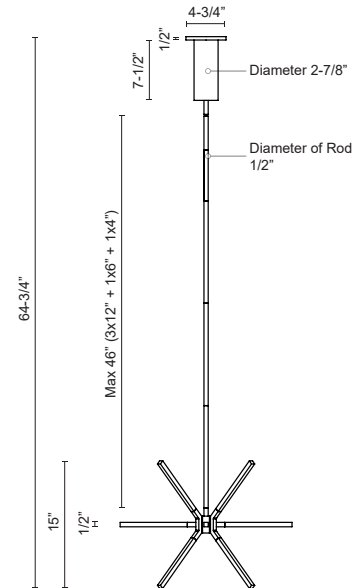

SIRIUS MINOR CH14220

CHANDELIERS

PROJECT

CH14220-BK
Black

CH14220-WH
White

CH14220-BN
Brushed Nickel

SPECIFICATION DETAILS

Fixture Dimensions	L20-1/4" x W20-1/4" x H15"
Light Source	LED with DC Driver
Wattage	48W
Total Lumens	4080lm
Delivered Lumens	BK- 1294lm; BN-1670lm; WH-1840lm;
Voltage	120V
Color Temperature	3000K
CRI (Ra)	90CRI
Optional Color Temps	2700K - 5000K Available, Minimum Order Quantities Apply
LED Rated Life	50,000 hours
Dimming	100% - 10%, TRIAC or ELV Dimmer (Not Included)
Diffuser Details	White Acrylic Diffuser
Adjustable	Yes
Rod Length	46" Max (3x12" + 1x6" + 1x4")
Minimum Hang Height	30"
Sloped Ceiling Adaptable	Yes, Up to 45 Degrees
Location	Dry
Canopy Dimensions	D4-3/4" x H7-1/2"
Paint Finish	BK02; BN02; WH02;

* For custom options, consult factory for details.

* For warranty information, please visit www.kuzcolighting.com/warranty

DESCRIPTION

A plethora of thin linear lights converge at numerous angles into a central cluster. Simultaneously rectilinear and decorative the reduced scale from the initial Sirius provides an ideal accent to be used in multiples or as focal point. The fine diminutive components and airy structure merge in a lightweight elegant aesthetic.