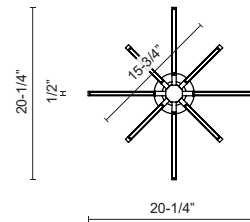

SIRIUS MINOR CH14220

CHANDELIERS

PROJECT

CH14220-BK
Black

CH14220-WH
White

CH14220-BN
Brushed Nickel

SPECIFICATION DETAILS

Fixture Dimensions	L20-1/4" x W20-1/4" x H15"
Light Source	LED with DC Driver
Wattage	48W
Total Lumens	4080lm
Delivered Lumens	BK- 1294lm; BN-1670lm; WH-1840lm;
Voltage	120V
Color Temperature	3000K
CRI (Ra)	90CRI
Optional Color Temps	2700K - 5000K Available, Minimum Order Quantities Apply
LED Rated Life	50,000 hours
Dimming	100% - 10%, TRIAC or ELV Dimmer (Not Included)
Diffuser Details	White Acrylic Diffuser
Adjustable	Yes
Rod Length	46" Max (3x12" + 1x6" + 1x4")
Minimum Hang Height	30"
Sloped Ceiling Adaptable	Yes, Up to 45 Degrees
Location	Dry
Canopy Dimensions	D4-3/4" x H7-1/2"
Paint Finish	BK02; BN02; WH02;

* For custom options, consult factory for details.

* For warranty information, please visit www.kuzcolighting.com/warranty

DESCRIPTION

A plethora of thin linear lights converge at numerous angles into a central cluster. Simultaneously rectilinear and decorative the reduced scale from the initial Sirius provides an ideal accent to be used in multiples or as focal point. The fine diminutive components and airy structure merge in a lightweight elegant aesthetic.