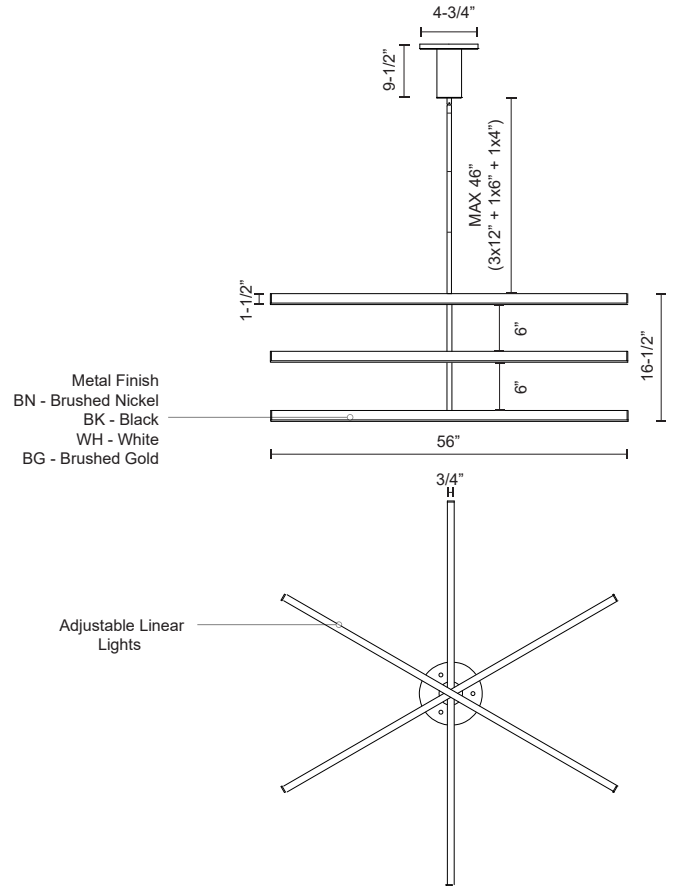

VEGA
CH10356
CHANDELIERS

PROJECT

CH10356-BG
Brushed Gold

CH10356-BN
Brushed Nickel

CH10356-BK
Black

CH10356-WH
White

SPECIFICATION DETAILS

Fixture Dimensions	L56" x W3/4" x H16-1/2"
Light Source	LED with DC Driver
Wattage	72W
Total Lumens	5740lm
Delivered Lumens	BK-3484lm; BN-5333lm; WH-5862lm;
Voltage	120V
Color Temperature	3000K
CRI (Ra)	90CRI
Optional Color Temps	2700K - 5000K Available, Minimum Order Quantities Apply
LED Rated Life	50,000 hours
Dimming	100% - 10%, TRIAC or ELV Dimmer (Not Included)
Diffuser Details	White Acrylic Diffuser
Adjustable	Yes
Rod Length	46" Max (3x12" + 1x6" + 1x4")
Minimum Hang Height	32"
Sloped Ceiling Adaptable	Yes, Up to 45 Degrees
Location	Dry
CEC Title 24 JA8	Yes, JA8-2022
Canopy Dimensions	D4-3/4" x H9-1/2"
Paint Finish	BG01; BK02; BN02; WH02;

* For custom options, consult factory for details.

* For warranty information, please visit www.kuzcolighting.com/warranty

DESCRIPTION

The linear lights can be configured at different heights and angles to create distinct sculptural orientations. Ordered into clean parallels or jumbled in playful asymmetry, Vega can be customized to complement any space.