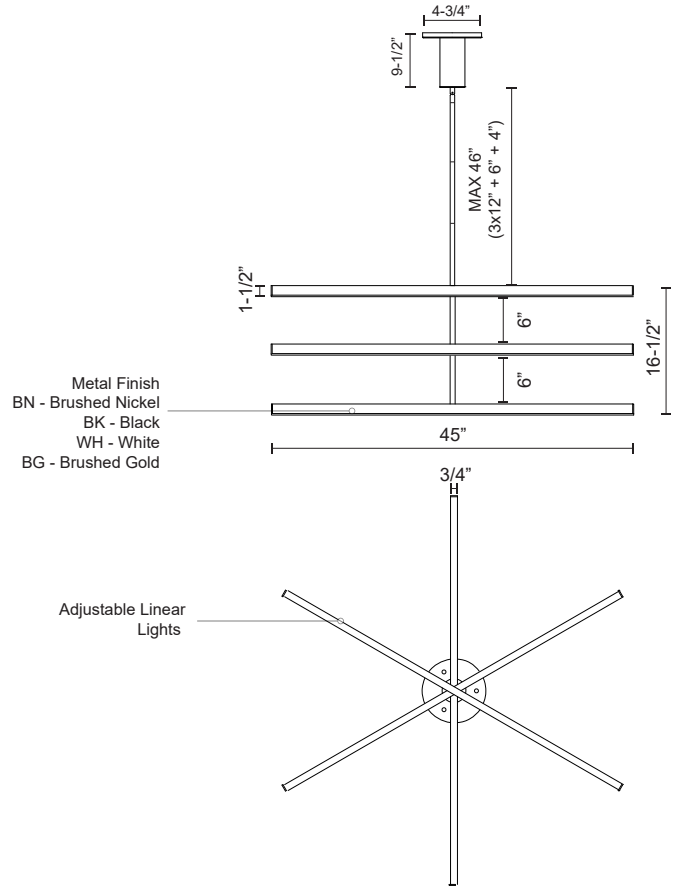

VEGA
CH10345
CHANDELIERS

PROJECT

CH10345-BK
Black

CH10345-BG
Brushed Gold

CH10345-BN
Brushed Nickel

CH10345-WH
White

SPECIFICATION DETAILS

Fixture Dimensions	L45" x W3/4" x H16-1/2"
Light Source	LED with DC Driver
Wattage	56W
Total Lumens	4490lm
Delivered Lumens	BK-2185lm; BN-3345lm; WH-3677lm;
Voltage	120V
Color Temperature	3000K
CRI (Ra)	90CRI
Optional Color Temps	2700K - 5000K Available, Minimum Order Quantities Apply
LED Rated Life	50,000 hours
Dimming	100% - 10%, TRIAC or ELV Dimmer (Not Included)
Diffuser Details	White Acrylic Diffuser
Adjustable	Yes
Rod Length	46" Max (3x12" + 1x6" + 1x4")
Minimum Hang Height	32"
Sloped Ceiling Adaptable	Yes, Up to 45 Degrees
Location	Dry
CEC Title 24 JA8	Yes, JA8-2022
Canopy Dimensions	D4-3/4" x H9-1/2"
Paint Finish	BG01; BK02; BN02; WH02;

* For custom options, consult factory for details.

* For warranty information, please visit www.kuzcolighting.com/warranty

DESCRIPTION

Machined aluminum with powder-coated or electroplated finish. Trio of linear lights, suspended from a central spindle. Down light distribution.