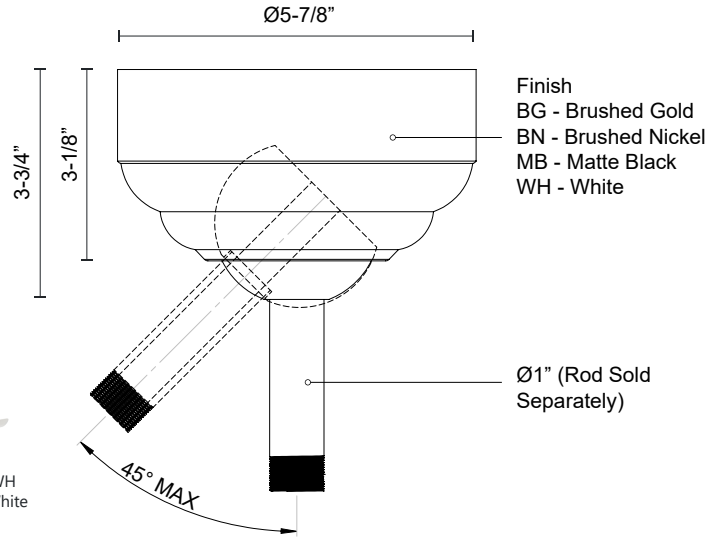

X-ADP 34 FAN

ADAPTORS

DESCRIPTION

Sloped ceiling adaptor for fans. Available in four finishes. Sold separately.

SPECIFICATION DETAILS

Slope Ceiling Adaptor Dimensions	D5-7/8" x H3-3/4"
Sloped Ceiling Adaptable	Yes, Up to 45 Degrees
Location	Damp; Dry (Only CF94956 & CF584054) Wet (Only CF92952)

Finish
BG - Brushed Gold
BN - Brushed Nickel
MB - Matte Black
WH - White

Ø1" (Rod Sold Separately)

SUGGESTED FAN SELECTION TO WORK WITH SLOPE CEILING ADAPTOR

X-ADP 34 BG FAN

X-ADP 34 BN FAN

X-ADP 34 MB FAN

X-ADP 34 WH FAN

KUZCO

CANADA: 19054 28TH AVENUE - SURREY, BC V3Z 6M3

USA: 3035 E. LONE MOUNTAIN ROAD - LAS VEGAS, NV 89081

WWW.KUZCOLIGHTING.COM

© 2023 KUZCO LIGHTING. ALL RIGHTS RESERVED.