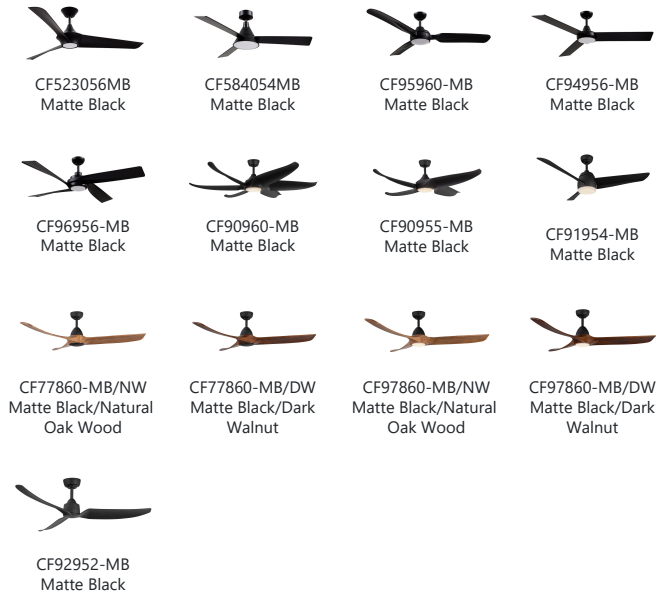

X-RD34-24MB FAN