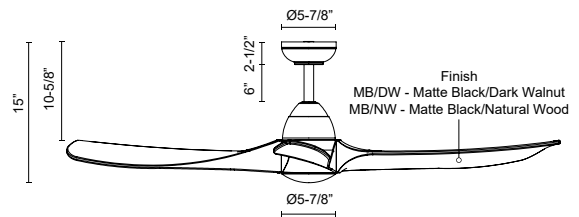

DESCRIPTION

Introducing the Baylor Carved Wood Blade Fan, where style meets innovation in perfect harmony. Crafted with meticulous detail and available in two exquisite finishes – dark walnut and natural oak wood – this fan is a statement piece that complements any decor. Its modern 3-blade design, adorned with sleek matte black accents, adds a touch of sophistication to any room. Choose your desired configuration, with or without the optional light kit, and experience the convenience of smart fan technology, powered by the Smart by Bond app, or opt for the included handheld remote for effortless control.

- Carved real wood blades
- Smart fan technology when you download the Smart by Bond App
- Handheld remote included
- Compatible with iHome, Alexa, and Google products
- dimmable from 100-10%
- Timed on/off options available

COMMENT

KUZCO

CANADA: 19054 28TH AVENUE - SURREY, BC V3Z 6M3
USA: 3035 E. LONE MOUNTAIN ROAD - LAS VEGAS, NV 89081

WWW.KUZCOLIGHTING.COM

© 2024 KUZCO LIGHTING. ALL RIGHTS RESERVED.