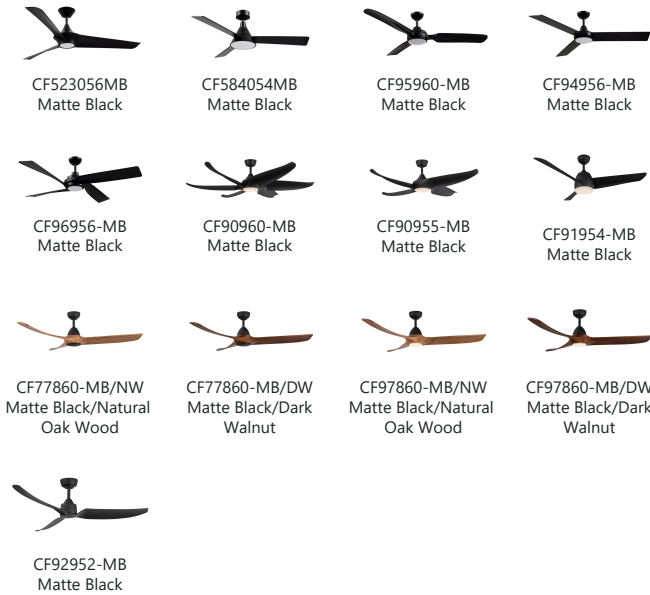

SPECIFICATION DETAILS

Downrod Dimensions	• D1" x H24"
Location	Damp; Dry (Only CF94956 & CF584054) Wet (Only CF92952)

SUGGESTED FAN SELECTION TO WORK WITH DOWNROD

X-RD34-24BG FAN

X-RD34-24BN FAN

X-RD34-24MB FAN