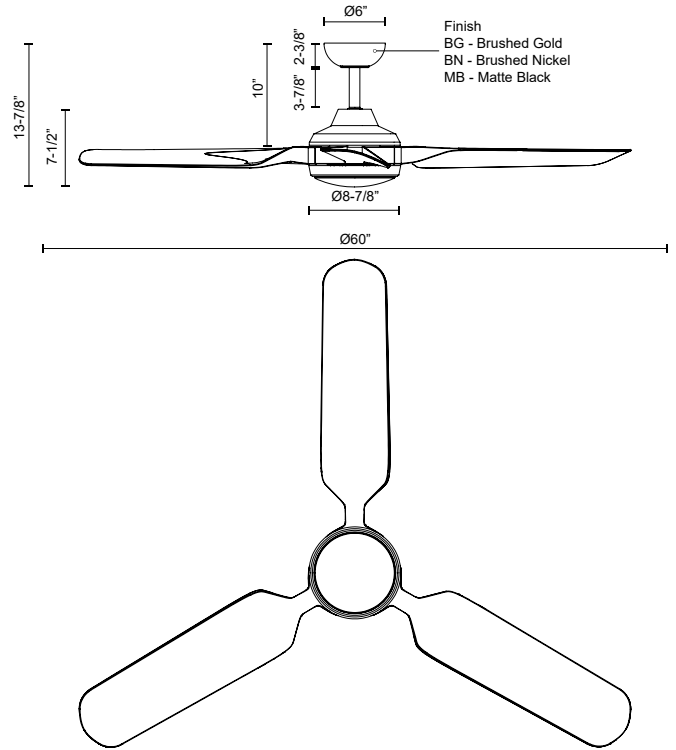

FANS

PROJECT

SPECIFICATION DETAILS

Fixture Dimensions	D60" x H13-7/8"
Light Source	LED
Max Wattage	Total 53W Max [20W LED + Max 33W Motor]
Total Lumens	1900lm
Delivered Lumens	1201lm
Voltage	120V
Color Temperature	3000K
CRI (Ra)	90CRI
LED Rated Life	50,000 hours
Dimming	Integrated Dimming with Remote
Diffuser Details	Polymeric Diffuser
Material	Steel & Aluminum Body, ABS Blade
Rod Length	3-7/8" (for different rod length, contact factory)
Wire Length	78" with 78" safety cable
Minimum Hang Height	14"
Location	Damp
Illumination Direction	Downlight
Canopy Dimensions	D6" x H2 3/8"
Sloped Ceiling Adaptable	Yes, Up to 25 Degrees
Minimum Distance to Floor	84"
Ceiling to Blade Distance	10" Minimal
Blade	3 Blades @ 13 Degrees Pitch
Control	Remote Control
Fan RPM	6 Speed (Reversible), 51-130rpm
CFM	7000 Max
Airflow Efficiency (CFM/WATT)	993 Max
Estimated Yearly Energy Cost ($)	6
Paint Finish	BG02; BN01; MB01;

* For custom options, consult factory for details.

* For warranty information, please visit www.kuzcolighting.com/warranty

DESCRIPTION

The Fremont Collection is simple yet sophisticated. Available in three stunning finishes, including a trendy Black and Brushed Gold mixed-metal option, this fan adds a touch of style to any space. Fan is remote controlled and features six speeds and dimmable LED illumination.

KUZCO

CANADA: 19054 28TH AVENUE - SURREY, BC V3Z 6M3

USA: 3035 E. LONE MOUNTAIN ROAD - LAS VEGAS, NV 89081

WWW.KUZCOLIGHTING.COM

© 2023 KUZCO LIGHTING. ALL RIGHTS RESERVED.

COMMENT