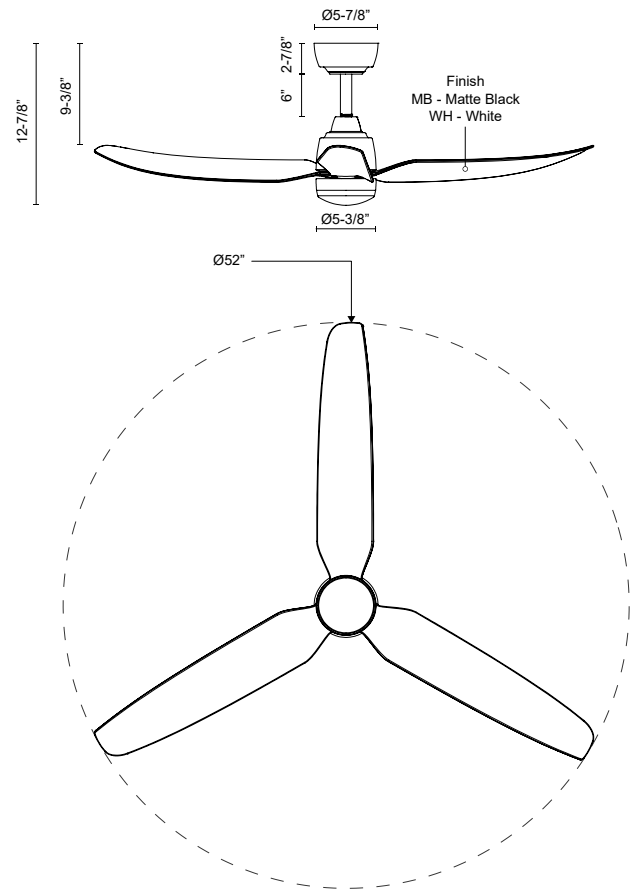

* For custom options, consult factory for details.

* For warranty information, please visit www.kuzcolighting.com/warranty

DESCRIPTION

Introducing the Hugo Fan – where modern sophistication meets handsome design. With its three sleek blades and two stunning finish options, Hugo adds a touch of elegance to any space. Customize your experience with the optional light kit, creating the perfect ambiance for any occasion. Stay in control with the convenience of smart fan technology, accessible through the Smart by Bond app or the included handheld remote. Featuring six adjustable speeds, a reverse function for year-round comfort, and dimming capabilities on the light kit, the Hugo Fan redefines convenience and style in one exquisite package.

- Smart fan technology when you download the Smart by Bond App
- Handheld remote included
- Compatible with iHome, Alexa, and Google products
- Light kit dimmable from 100-10%
- Timed on/off options available

KUZCO

CANADA: 19054 28TH AVENUE - SURREY, BC V3Z 6M3

USA: 3035 E. LONE MOUNTAIN ROAD - LAS VEGAS, NV 89081

WWW.KUZCOLIGHTING.COM

© 2024 KUZCO LIGHTING. ALL RIGHTS RESERVED.

COMMENT