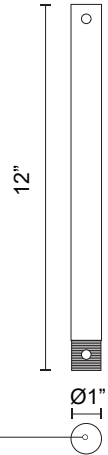

X-RD34-12 FAN

DOWNRODS

DESCRIPTION

Downrod for ceiling fans, available in four finishes. Each rod sold separately.

SPECIFICATION DETAILS

Downrod Dimensions	• D1" x H12"
Location	Damp; Dry (Only CF94956 & CF584054) Wet (Only CF92952)

SUGGESTED FAN SELECTION TO WORK WITH DOWNROD

X-RD34-12BG FAN

X-RD34-12BN FAN

X-RD34-12MB FAN

X-RD34-12WH FAN

Finish
BG - Brushed Gold
BN - Brushed Nickel
MB - Matte Black
WH - White

KUZCO

CANADA: 19054 28TH AVENUE - SURREY, BC V3Z 6M3

USA: 3035 E. LONE MOUNTAIN ROAD - LAS VEGAS, NV 89081

WWW.KUZCOLIGHTING.COM

© 2023 KUZCO LIGHTING. ALL RIGHTS RESERVED.