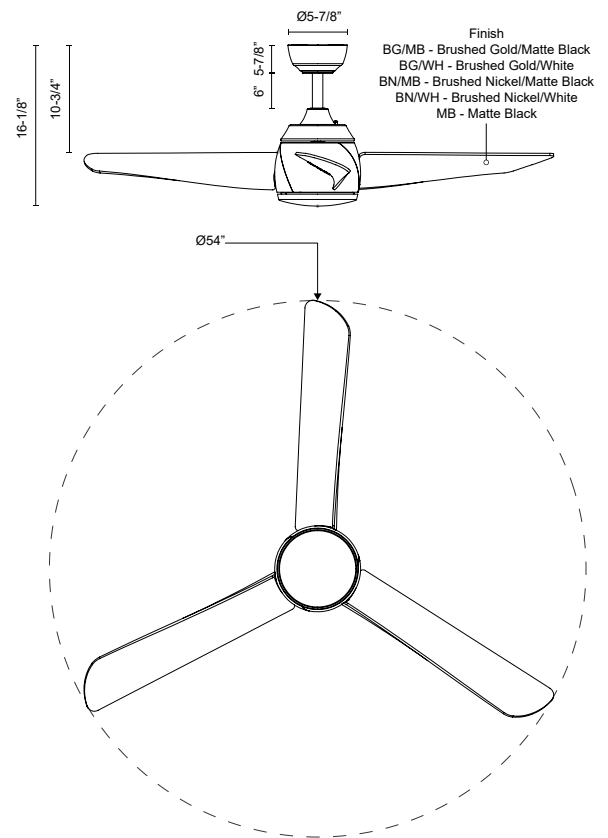

THALIA CF91954

FANS

PROJECT

SPECIFICATION DETAILS

Fixture Dimensions	D54" x H16-1/8"
Light Source	LED
Max Wattage	Total 83W Max [18W LED + Max 65W Motor]
Total Lumens	1900lm
Delivered Lumens	BG/MB-1230lm; BG/WH-1230lm; BN/MB-1191lm; BN/WH-1191lm; MB-1186lm
Voltage	120V
Color Temperature	3000K
CRI (Ra)	90CRI
LED Rated Life	50,000 hours
Dimming	Remote/Smart Control/Dimming
Diffuser Details	Frosted Polymeric Lens
Rod Length	6" (for different rod length, contact factory)
Sloped Ceiling Adaptable	Yes, Up to 18 Degrees
Location	Damp
Illumination Direction	Down
Canopy Dimensions	D5-7/8" x H2-7/8"
Paint Finish	BG01; BN01; MB01; WH01;
Minimum Distance to Floor	84"
Ceiling to Blade Distance	10-3/4" Minimal
Blade	3 Blades @ 30 Degree Pitch
Control	Remote + Smart Control
Fan RPM	3 Speed (Reversible Switch), 50-120rpm
CFM	4414 Max
Airflow Efficiency (CFM/WATT)	74 Max
Estimated Yearly Energy Cost ($)	12
Material	Steel + ABS Blades

DESCRIPTION

Elevate your decor with the Thalia Fan, where customization meets contemporary elegance. With a wide array of finish options, you have the freedom to mix and match to suit your style. Choose between a sleek black, brushed gold, or brushed nickel body, and complement it with matte black or matte white blades. Thalia offers both a down rod fan and a ceiling flush mount fan option to seamlessly integrate into your space. Experience the future of comfort with smart fan technology, effortlessly controlled through the Smart by Bond app or the included handheld remote. Enjoy six adjustable speeds, a convenient reverse function for year-round comfort, and the ability to set the perfect ambiance with dimming capabilities down to 10% light emission.