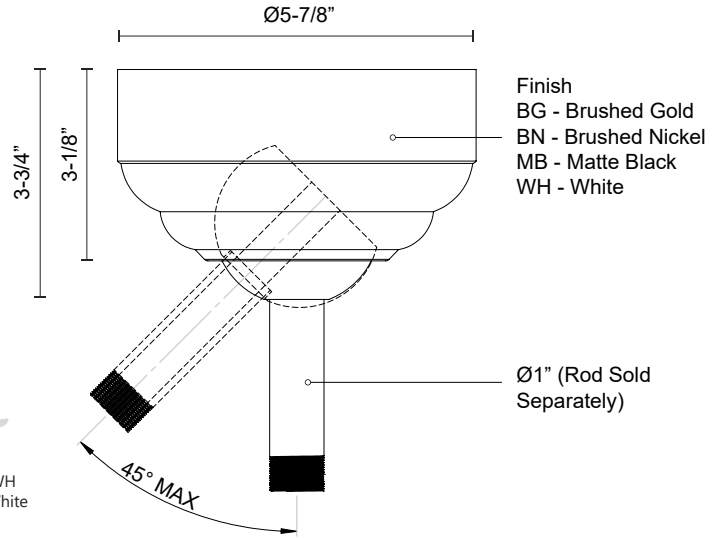

SPECIFICATION DETAILS

Slope Ceiling Adaptor Dimensions	D5-7/8" x H3-3/4"
Sloped Ceiling Adaptable	Yes, Up to 45 Degrees
Location	Damp; Dry (Only CF94956 & CF584054) Wet (Only CF92952)

SUGGESTED FAN SELECTION TO WORK WITH SLOPE CEILING ADAPTOR