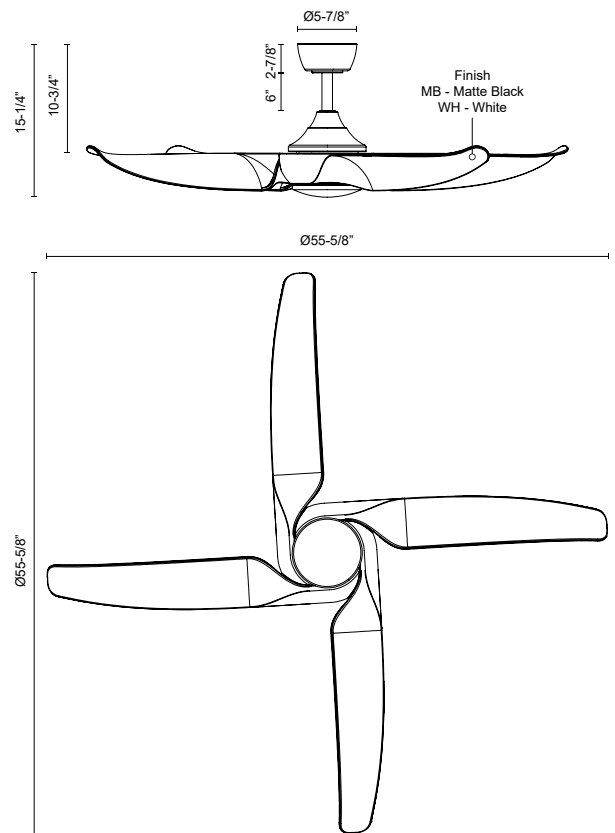

* For custom options, consult factory for details.

* For warranty information, please visit www.kuzcolighting.com/warranty

DESCRIPTION

Discover the Coronado Fan . a sleek and modern masterpiece with a hint of industrial flair. With its four blades and striking design, it effortlessly blends aesthetics with functionality. Available in two sizes and three distinctive finishes, the Coronado Fan adapts to your space and style seamlessly. Enjoy the convenience of a smart fan, controllable via the Smart by Bond app or the included handheld remote. With six adjustable speeds, a reverse function, and dimming capabilities on the light kit, the Coronado Fan redefines comfort and sophistication in one elegant package.

- Smart fan technology when you download the Smart by Bond App
- Handheld remote included
- Compatible with iHome, Alexa, and Google products
- Dimmable from 100-10%
- Timed on/off options available

COMMENT

KUZCO

CANADA: 19054 28TH AVENUE - SURREY, BC V3Z 6M3

USA: 3035 E. LONE MOUNTAIN ROAD - LAS VEGAS, NV 89081

WWW.KUZCOLIGHTING.COM

© 2024 KUZCO LIGHTING. ALL RIGHTS RESERVED.