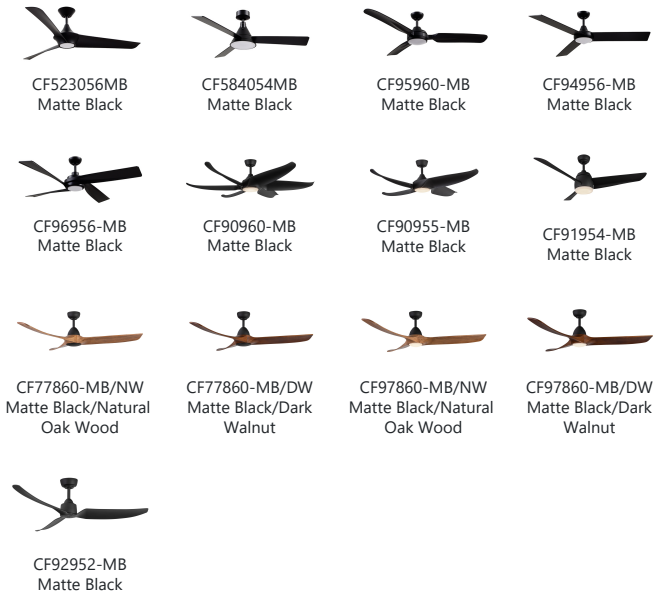

CF95960-BN Brushed Nickel
CF96956-BN Brushed Nickel
CF91954-BN/WH Brushed Nickel/White
CF91954-BN/MB Brushed Nickel/Matte Black

X-RD34-48MB FAN