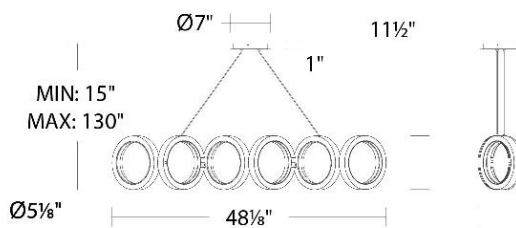

LINE DRAWING: