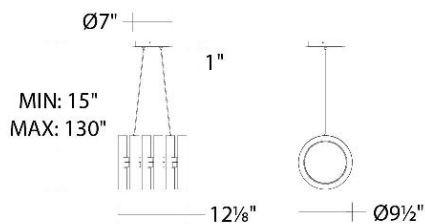

LINE DRAWING: