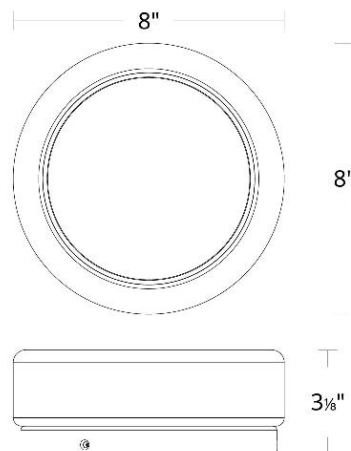

WAC LIGHTING

Bonham

Flush Mount 4CCT

Fixture Type: _____

Catalog Number: _____

Project: _____

Location: _____

Model & Size	Color Temp	Finish	LED Watts	LED Lumens	Delivered Lumens
FM-95408 8"	2700K	BN Brushed Nickel	17 W	1400	809
	3000K		17 W	1400	809
	3500K		17 W	1400	809
	4000K		17 W	1400	809

Example: **FM-95408-40-BN**

For custom requests please contact customs@wacighting.com

DESCRIPTION

Light rooms evenly with this classic flush mount luminaire. A thick-walled, etched shade delivers glare-free illumination from its simple round silhouette.

FEATURES

- Omnidirectional illumination
- Built in color temperature adjustability. Switch from 2700K/3000K/3500K/4000K
- Option to pre-select color temperature or adjust in the field
- 0-10V dimming option (LDS065M010AFE-LO1) available (special order), unit dimensions: 3.4" x 1.2" x 0.5"
- ACLED driverless technology

SPECIFICATIONS

Color Temp:	4000K,2700K,3500K,3000K
Input:	120 VAC,50/60Hz
CRI:	90
Dimming:	ELV: 100-10% ,TRIAC: 100-5%
Rated Life:	54000 Hours
Mounting:	Can be mounted on ceiling or wall in all orientations
Standards:	ETL, cETL,Title 24 JA8 Compliant Damp Location Listed
Construction:	Aluminum spun body with etched acrylic diffuser

FINISHES:

LINE DRAWING:

FM-95408