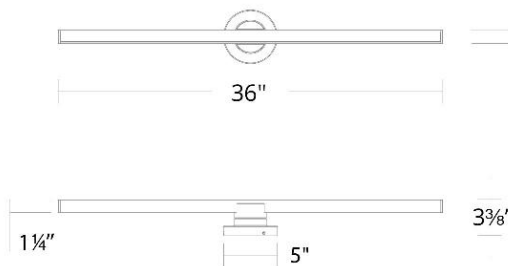

WAC LIGHTING

Bastone

Bath & Wall 4CCT

Fixture Type: _____

Catalog Number: _____

Project: _____

Location: _____

Model & Size	Color Temp	Finish	LED Watts	LED Lumens	Delivered Lumens
WS-99436 36"	2700K	BK Black	26 W	2783	1078
	3000K	BN Brushed Nickel	26 W	2783	1078
	3500K		26 W	2783	1078
	4000K		26 W	2783	1078

Example: **WS-99436-40-BN**

For custom requests please contact customs@wacighting.com

DESCRIPTION

A simple rectangle radiates from LED illumination. This seamless design presents a sharp visual style.

FEATURES

- Light source offers 360 degree rotation
- Built in color temperature adjustability. Switch from 2700K/3000K/3500K/4000K
- Option to pre-select color temperature or adjust in the field
- 0-10V dimming option (LDS065M010AFE-LO1) available (special order), unit dimensions: 3.4" x 1.2" x 0.5"
- ACLED driverless technology

SPECIFICATIONS

Color Temp:	2700K,3500K,4000K,3000K
Input:	120 VAC,50/60Hz
CRI:	90
Dimming:	ELV: 100-10% ,TRIAC: 100-5%
Rated Life:	50000 Hours
Mounting:	Can be mounted on wall in all orientations
Standards:	ETL, cETL Damp Location Listed
Construction:	Die cast aluminum body with frosted acrylic diffuser

FINISHES:

LINE DRAWING:

WS-99436