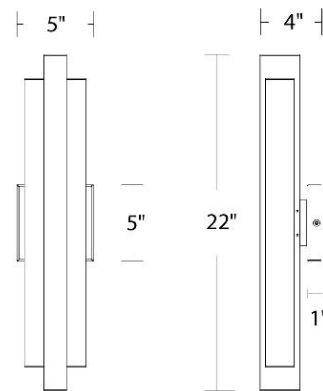

#### DESCRIPTION

In a deceptively simple design, two substantial rectangles intersect. Bright LED illumination is delivered from the bottom and back of this minimalist light, creating an arresting pattern on the wall.

#### LINE DRAWING:

WS-W57422