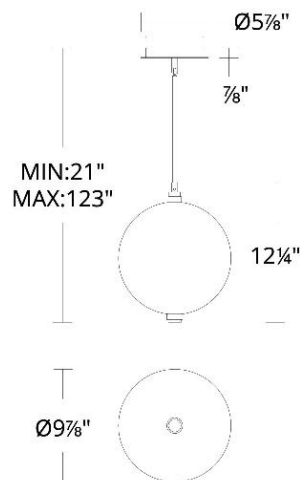

WAC LIGHTING

Anakin

Mini Pendant 3000K

Fixture Type: _____
 Catalog Number: _____
 Project: _____
 Location: _____

Model & Size	Color Temp	Finish	LED Watts	LED Lumens	Delivered Lumens
PD-51410 10"	3000K	BK Black	5 W	300	254

Example: **PD-51410-BK**

For custom requests please contact customs@wacighting.com

DESCRIPTION

Clearly fascinating. A transparent tube of LED light providing dramatic illumination.

FEATURES

- New LED filament technology
- Three 12" and one 6" downrods included (additional downrods available)
- May be mounted on a sloped ceiling
- Spin-on round canopy with minimal hardware
- Driver concealed within the canopy

FINISHES:

Black

LINE DRAWING:

PD-51410