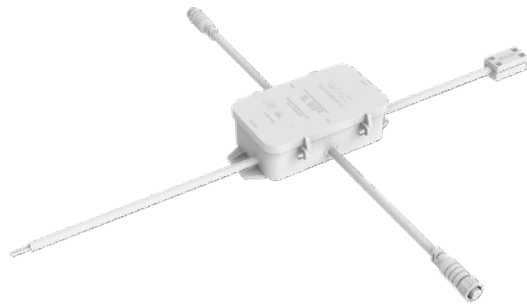

LINEAR RGBWW CONTROLLER

24VDC, 96W

Fixture Type:

Catalog Number:

Project: _____

Location: _____

PRODUCT DESCRIPTION

Harness extensive control options with the Outdoor RGBWW Tape. Integrates flawlessly with the Colorscaping transformer via a hard-wired cable and offers versatile management through the MyWAC app, WallStation, or DMX control.

FEATURES

- Smoothly powers up with a flexible 9-15VAC input, ensuring reliable performance.
- Effortlessly works in tandem with the Colorscaping Transformer, enhancing control over RGBWW tape lighting.
- Offers diverse control options: accessible via the MyWAC app, WallStation, DMX Control, or smart home systems like Google Home and Amazon Alexa.
- Features an innovative, user-friendly push-in connector design for quick and easy setup with RGBWW tape lights.
- Comes with a reassuring 5-year warranty, promising durability and long-lasting quality.
- Designed for the outdoors with an IP65 rating, ensuring robust protection against dust and water.

SPECIFICATIONS

- Input:** 9-15VAC from Colorscaping Transformer
Output: 24VDC, 96W Max.
Power: 11W/17VA
Consumption:
Controls: Through Colorscaping Transformer
Rated Life: 50,000 hours
Mounting: Can be mounted on ceiling or wall in all orientations
Operating Temp: -4°F to 113°F (-20°C to 45°C)
Standards: UL, cUL, Wet Location Listed
IP: IP65