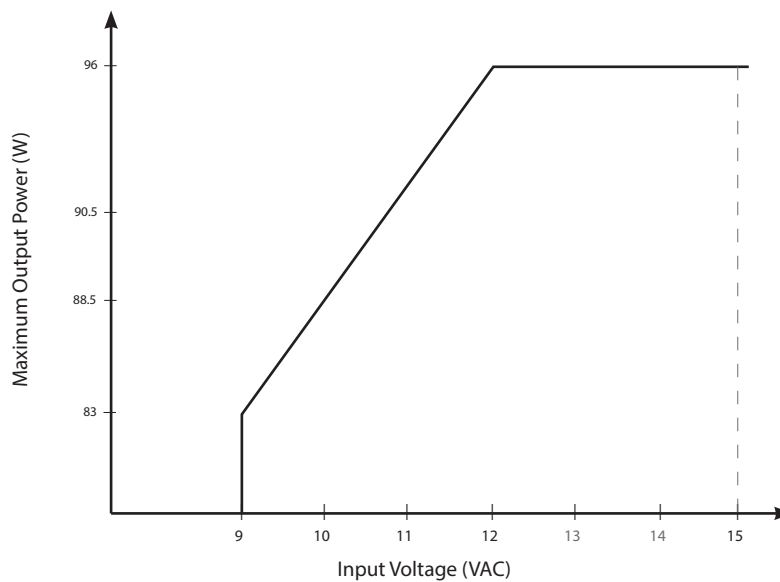

MAPPING VOLTAGE VARIATIONS TO POWER OUTPUT

wacighting.com

Phone (800) 526.2588

Fax (800) 526.2585

Headquarters, East Manufacturing Facility

44 Harbor Park Drive

Port Washington, NY 11050

South East Manufacturing Facility

1600 Distribution Ct

Lithia Springs, GA 30122

Central Manufacturing Facility

1700 South J Elmer Freeway, Ste 100

Cedar Hill, TX 75104

West Manufacturing Facility

1750 S Archibald Ave

Ontario, CA 91761