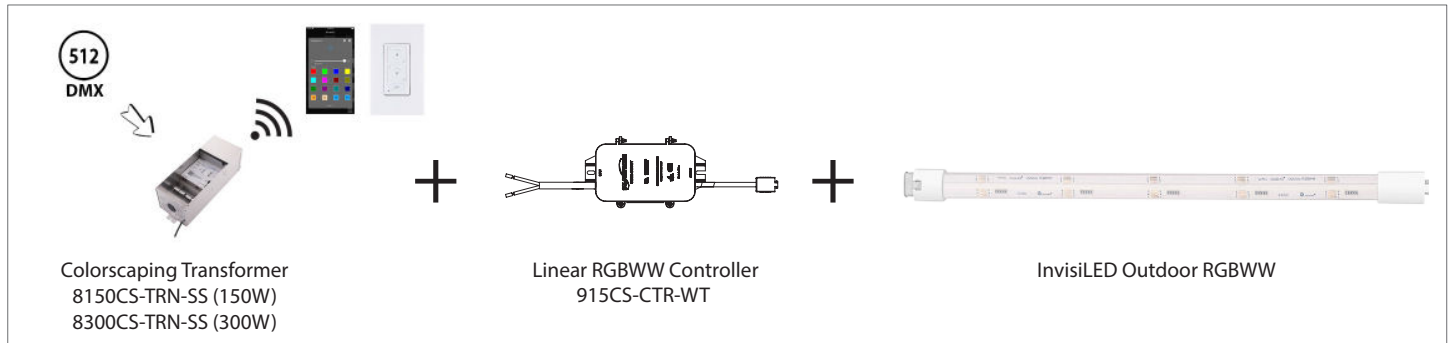

WIRING DIAGRAM

Control Through Colorscaping Transformer