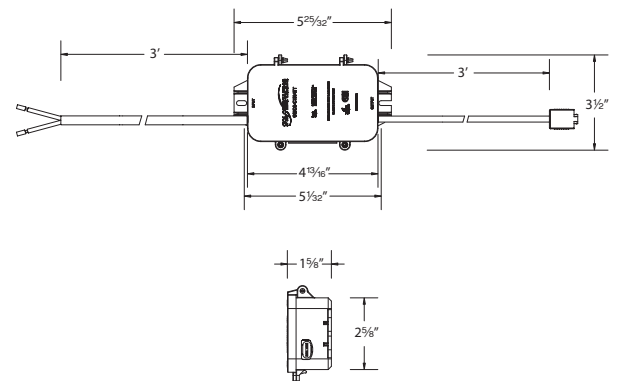

LINEAR RGBWW CONTROLLER

24VDC, 96W

Fixture Type:

Catalog Number:

Project: _____

Location: _____

PRODUCT DESCRIPTION

Harness extensive control options with the Outdoor RGBWW Tape. Integrates flawlessly with the Colorscaping transformer via a hard-wired cable and offers versatile management through the MyWAC app, WallStation, or DMX control.

FEATURES

- Smoothly powers up with a flexible 9-15VAC input, ensuring reliable performance.
- Effortlessly works in tandem with the Colorscaping Transformer, enhancing control over RGBWW tape lighting.
- Offers diverse control options: accessible via the MyWAC app, WallStation, DMX Control, or smart home systems like Google Home and Amazon Alexa.
- Features an innovative, user-friendly push-in connector design for quick and easy setup with RGBWW tape lights.
- Comes with a reassuring 5-year warranty, promising durability and long-lasting quality.
- Designed for the outdoors with an IP65 rating, ensuring robust protection against dust and water.

SPECIFICATIONS

- Input:** 9-15VAC from Colorscaping Transformer
Output: 24VDC, 96W Max.
Power: 11W/17VA
Consumption:
Controls: Through Colorscaping Transformer
Rated Life: 50,000 hours
Mounting: Can be mounted on ceiling or wall in all orientations
Operating Temp: -4°F to 113°F (-20°C to 45°C)
Standards: UL, cUL, Wet Location Listed
IP: IP65

ORDERING NUMBER

Model & Product	L x W x H	Finish
915CS-CTR-WT	5" X 3 1/2" X 1 1/2"	White

LINE DRAWING

wacighting.com

Phone (800) 526.2588

Fax (800) 526.2585

Headquarters, East Manufacturing Facility

44 Harbor Park Drive