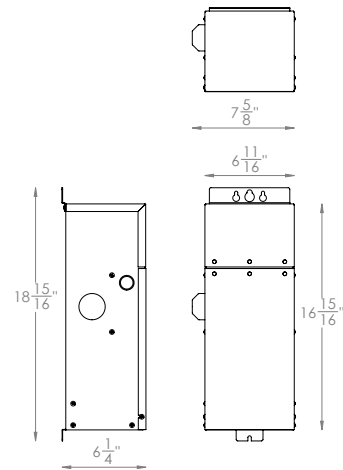

Fixture Type:

Catalog Number:

Project: _____

Location: _____