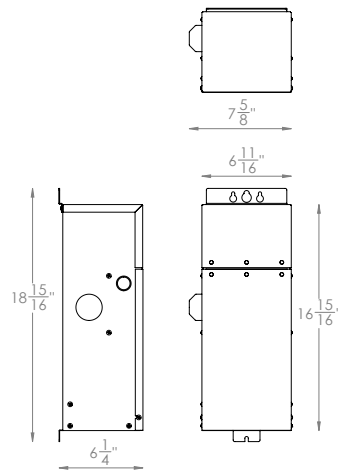

Fixture Type:

Catalog Number:

Project: _____

Location: _____