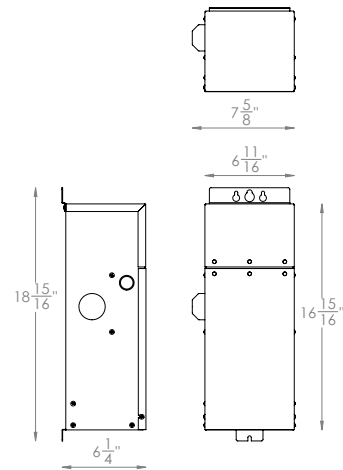

COLORSCAPING TRANSFORMER - 300W

8300CS

Fixture Type:

Catalog Number:

Project: _____

Location: _____

PRODUCT DESCRIPTION

Dynamic, eye-catching stunning vignettes. Celebrate artful illumination with new COLORSCAPING Lights from WAC Landscape Lighting all controlled by this smart transformer. Heighten drama to render visual impact on magnificent tree trunk and branch silhouettes, brilliant colorful scenery on your hedgerow, or a swath of light washing a facade. Customize your experiences and enjoy your passion for color and the language of light with unbridled enthusiasm and a nearly endless palette. The LED luminaires also include onboard adjustable brightness and continuous, lockable beam angle flexibility. The possibilities are endless.