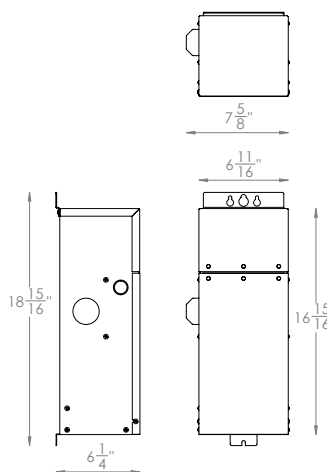

Fixture Type:

Catalog Number:

Project: _____

Location: _____