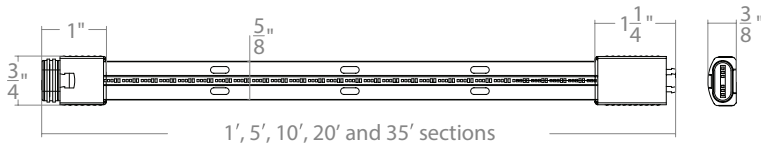

12VAC LANDSCAPE OUTDOOR TAPE

Wet Rated LED Tape

WAC

LANDSCAPE LIGHTING

PRODUCT DESCRIPTION

A high-performance, durable lighting solution. It integrates smoothly with standard transformers, offering dot-free, COB technology illumination. Energy-efficient at only 1.5W per foot, it provides 100 lumens per foot with a 90+ color rendering index. This UV-stabilized, IP66-rated strip is ideal for any setting, including water features. Easy to install with push-in connectors and cuttable for custom lengths, it's available in 2700K and 3000K warm white tones. Safe for wet locations and long-lasting with a 50,000-hour lifespan, this strip is perfect for creating inviting and efficient outdoor lighting.

FEATURES

- Seamless integration with standard magnetic transformers for landscape lighting
- COB technology ensures uniform, dot-free illumination
- Constructed with double-insulated, UV-stabilized silicone for durability
- Energy-efficient, consuming only 1.5W per foot while delivering 100 lumens per foot
- High color fidelity with a 90+ color rendering index
- IP66 rated, suitable for water feature applications
- Easy-to-use push-in connectors for simple, hassle-free installation
- Available in warm white tones of 2700K and 3000K
- Cuttable every 2 inches with end-caps to maintain integrity
- Versatile spool lengths: 1ft, 5ft, 10ft, 20ft, and 35ft
- Compatible with MLV dimmers for adjustable brightness
- cULus Listed, certified safe for outdoor wet locations
- Long-lasting with a rated life of 50,000 hours

ORDERING NUMBER

		Color Temp	Finish
8012	1 foot	27 2700K 30 3000K	WT White
8052	5 feet		
8102	10 feet		
8202	20 feet		
8235	35 feet		

- **WT**

Example: **8012-30WT**

Fixture Type:

Catalog Number:

Project:

Location:

SPECIFICATIONS

Input: 9-15VAC (Transformer is required)
Power: 1.5 W/ft
Brightness: 100 lm/ft
CRI: 90+
Rated Life: 50,000 hours
Operating Temp: 4°F to 104°F (-20°C to 40°C) at relative humidity 95%

Total Length of Lead Wire Between Magnetic Transformer and Tape	Max Run Length
	With 5A Fuse Lead Wire
6 ft	35 ft
9 ft	35 ft
12 ft	27 ft
18 ft	18 ft
24 ft	13 ft
30 ft	10 ft
40 ft	8 ft

wacighting.com

Phone (800) 526.2588

Fax (800) 526.2585

Headquarters, East Manufacturing Facility

44 Harbor Park Drive

Port Washington, NY 11050

South East Manufacturing Facility

1600 Distribution Ct

Lithia Springs, GA 30122

Central Manufacturing Facility

1700 South J Elmer Freeway, Ste 100

Cedar Hill, TX 75104

West Manufacturing Facility

1750 S Archibald Ave

Ontario, CA 91761