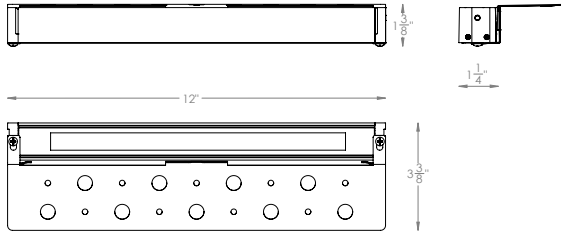

Western Distribution Center
1750 Archibald Avenue
Ontario, CA 91761

HARDSCAPE LED LIGHT

7822

Fixture Type:

Catalog Number:

Project: _____

Location: _____

PRODUCT DESCRIPTION