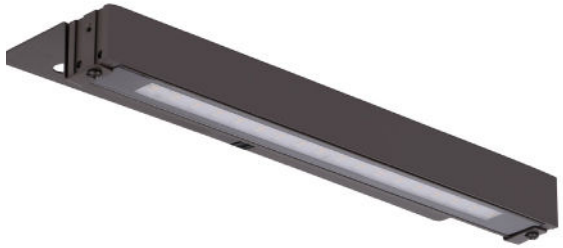

HARDSCAPE LED LIGHT

7822

Fixture Type:

Catalog Number:

Project: _____

Location: _____

PRODUCT DESCRIPTION

Striking and Dramatic. COLORSCAPING Hardscape luminaires illuminate an outdoor kitchen, bar, or a stone wall in living color. Innovative, easy-to-use, color-changing Hardscape installs easily into permanent stone or granite locations. Live your life in color. Colors merge into an inventive stylish aesthetic to create your very own customized lighting experience. Hardscape also includes patented quick release serviceability for eye-catching illumination.

FEATURES

- Each fixture can be individually controlled
- Fixtures can be grouped and controlled together
- Fixtures contain discrete, warm, and a cool white LEDs for full tunability
- Fixtures can generate tens of thousands of different colors
- Automations can be stored and recalled for holiday or other celebratory lighting scenes
- Fixtures from multiple transformers can be controlled as a single group in the app
- Integrators can control the fixtures using industry standard DMX 512
- The color scaping transformer allows for installation growth - each transformer supports one or two legacy landscape lighting circuits in addition to the color scaping fixtures
- Paint your landscaping and home using light
- Schedule your landscape lighting based on sunrise and sunset in your location
- RGBWW Color Changing Fixture: R / G / B / 2700K-6500K

SPECIFICATIONS

Input: 15VAC (Colorscaping Smart Transformer is required)
Power: 14W / 21VA
Brightness: White: 825
Red: 275
Green: 550
Blue: 120
Beam Angle: 100°
CRI: 85
Rated Life: 50,000 hours

ORDERING NUMBER

		Color Temp	Finish
7822	12" Hardscape	CS Color Changing	BK Black on Aluminum BZ Bronze on Aluminum BBR Bronze on Brass

7822-_____

Example: **7822-CSBZ**

wacighting.com
Phone (800) 526.2588
Fax (800) 526.2585

Headquarters/Eastern Distribution Center
44 Harbor Park Drive
Port Washington, NY 11050

Central Distribution Center
1600 Distribution Ct
Lithia Springs, GA 30122

Western Distribution Center
1750 Archibald Avenue
Ontario, CA 91761