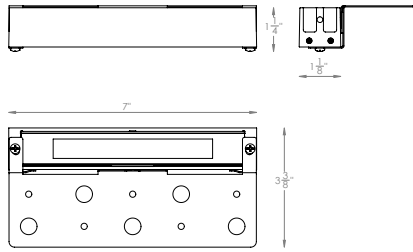

HARDSCAPE LED LIGHT

7872

Fixture Type:

Catalog Number:

Project: _____

Location: _____

PRODUCT DESCRIPTION

Striking and Dramatic. COLORSCAPING Hardscape luminaires illuminate an outdoor kitchen, bar, or a stone wall in living color. Innovative, easy-to-use, color-changing Hardscape installs easily into permanent stone or granite locations. Live your life in color. Colors merge into an inventive stylish aesthetic to create your very own customized lighting experience. Hardscape also includes patented quick release serviceability for eye-catching illumination.

FEATURES

- Each fixture can be individually controlled
- Fixtures can be grouped and controlled together
- Fixtures contain discrete, warm, and a cool white LEDs for full tunability
- Fixtures can generate tens of thousands of different colors
- Automations can be stored and recalled for holiday or other celebratory lighting scenes
- Fixtures from multiple transformers can be controlled as a single group in the app
- Integrators can control the fixtures using industry standard DMX 512
- The colorscaping transformer allows for installation growth - each transformer supports one or two legacy landscape lighting circuits in addition to the color scaping fixtures
- Paint your landscaping and home using light
- Schedule your landscape lighting based on sunrise and sunset in your location
- RGBWW Color Changing Fixture: R / G / B / 2700K-6500K

SPECIFICATIONS

Input: 15VAC (Colorscaping Smart Transformer is required)
Power: 7W / 10VA
Brightness: White: 400
Red: 125
Green: 270
Blue: 60
Beam Angle: 100°
CRI: 85
Rated Life: 50,000 hours

ORDERING NUMBER

	Color Temp	Finish
7872 7" Hardscape	CS Color Changing	BK Black on Aluminum BZ Bronze on Aluminum BBR Bronze on Brass

7872-_____

Example: **7872-CSBZ**

wacighting.com
Phone (800) 526.2588
Fax (800) 526.2585

Headquarters/Eastern Distribution Center
44 Harbor Park Drive
Port Washington, NY 11050

Central Distribution Center
1600 Distribution Ct
Lithia Springs, GA 30122

Western Distribution Center
1750 Archibald Avenue
Ontario, CA 91761