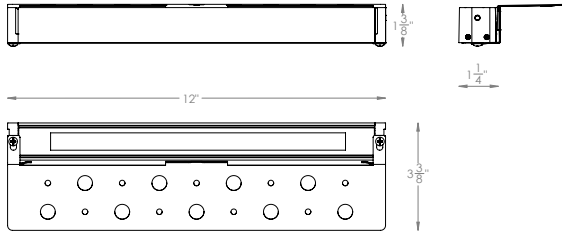

HARDSCAPE LED LIGHT

7822

Fixture Type:

Catalog Number:

Project: _____

Location: _____

PRODUCT DESCRIPTION

Striking and Dramatic. COLORSCAPING Hardscape luminaires illuminate an outdoor kitchen, bar, or a stone wall in living color. Innovative, easy-to-use, color-changing Hardscape installs easily into permanent stone or granite locations. Live your life in color. Colors merge into an inventive stylish aesthetic to create your very own customized lighting experience. Hardscape also includes patented quick release serviceability for eye-catching illumination.

FEATURES

- Each fixture can be individually controlled
- Fixtures can be grouped and controlled together
- Fixtures contain discrete, warm, and a cool white LEDs for full tunability
- Fixtures can generate tens of thousands of different colors
- Automations can be stored and recalled for holiday or other celebratory lighting scenes
- Fixtures from multiple transformers can be controlled as a single group in the app
- Integrators can control the fixtures using industry standard DMX 512
- The color scaping transformer allows for installation growth - each transformer supports one or two legacy landscape lighting circuits in addition to the color scaping fixtures
- Paint your landscaping and home using light
- Schedule your landscape lighting based on sunrise and sunset in your location
- RGBWW Color Changing Fixture: R / G / B / 2700K-6500K

SPECIFICATIONS

Input: 15VAC (Colorscaping Smart Transformer is required)
Power: 14W / 21VA
Brightness: White: 825
Red: 275
Green: 550
Blue: 120
Beam Angle: 100°
CRI: 85
Rated Life: 50,000 hours

ORDERING NUMBER

	Color Temp	Finish
7822 12" Hardscape	CS Color Changing	BK Black on Aluminum BZ Bronze on Aluminum BBR Bronze on Brass

7822-_____

Example: 7822-CSBZ

wacighting.com
Phone (800) 526.2588
Fax (800) 526.2585

Headquarters/Eastern Distribution Center
44 Harbor Park Drive
Port Washington, NY 11050

Central Distribution Center
1600 Distribution Ct
Lithia Springs, GA 30122

Western Distribution Center
1750 Archibald Avenue
Ontario, CA 91761