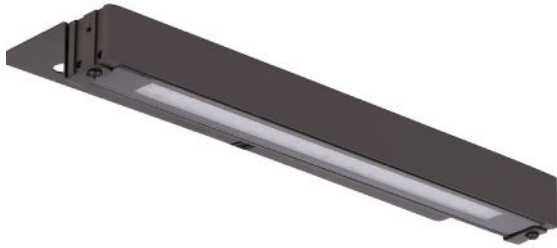

HARDSCAPE LED LIGHT

7822

Fixture Type:

Catalog Number:

Project: _____

Location: _____

PRODUCT DESCRIPTION

Striking and Dramatic. COLORSCAPING Hardscape luminaires illuminate an outdoor kitchen, bar, or a stone wall in living color. Innovative, easy-to-use, color-changing Hardscape installs easily into permanent stone or granite locations. Live your life in color. Colors merge into an inventive stylish aesthetic to create your very own customized lighting experience. Hardscape also includes patented quick release serviceability for eye-catching illumination.

FEATURES

- Each fixture can be individually controlled
- Fixtures can be grouped and controlled together
- Fixtures contain discrete, warm, and a cool white LEDs for full tunability
- Fixtures can generate tens of thousands of different colors
- Automations can be stored and recalled for holiday or other celebratory lighting scenes
- Fixtures from multiple transformers can be controlled as a single group in the app
- Integrators can control the fixtures using industry standard DMX 512
- The color scaping transformer allows for installation growth - each transformer supports one or two legacy landscape lighting circuits in addition to the color scaping fixtures
- Paint your landscaping and home using light
- Schedule your landscape lighting based on sunrise and sunset in your location
- RGBWW Color Changing Fixture: R / G / B / 2700K-6500K

SPECIFICATIONS

Input: 15VAC (Colorscaping Smart Transformer is required)
Power: 14W / 21VA
Brightness: White: 825
Red: 275
Green: 550
Blue: 120
Beam Angle: 100°
CRI: 85
Rated Life: 50,000 hours

ORDERING NUMBER

	Color Temp	Finish
7822 12" Hardscape	CS Color Changing	BK Black on Aluminum BZ Bronze on Aluminum BBR Bronze on Brass

7822-_____

Example: 7822-CSBZ

wacighting.com
Phone (800) 526.2588
Fax (800) 526.2585

Headquarters/Eastern Distribution Center
44 Harbor Park Drive
Port Washington, NY 11050

Central Distribution Center
1600 Distribution Ct
Lithia Springs, GA 30122

Western Distribution Center
1750 Archibald Avenue
Ontario, CA 91761