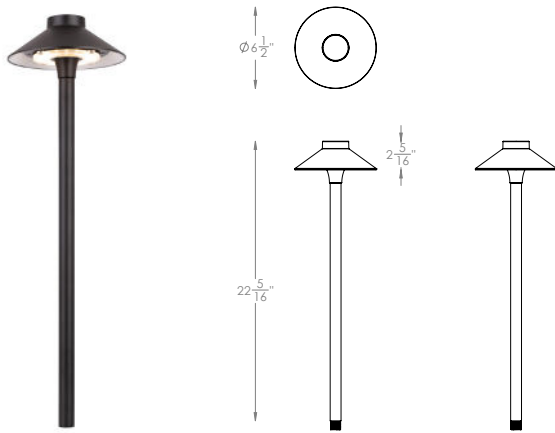

TIKI LED AREA LIGHT

6841

Fixture Type:

Catalog Number:

Project: _____

Location: _____

PRODUCT DESCRIPTION

Enjoy awe-inspiring wayfinding illumination. COLORSCAPING LED Path and Area Lights guide you safely around a flower garden, pool, driveway, or through backyard woods. From subtle tones to bold vivid hues, create multi-colored lighting effects to control sightlines and make your yard feel larger at night. Magical. Bedazzling.