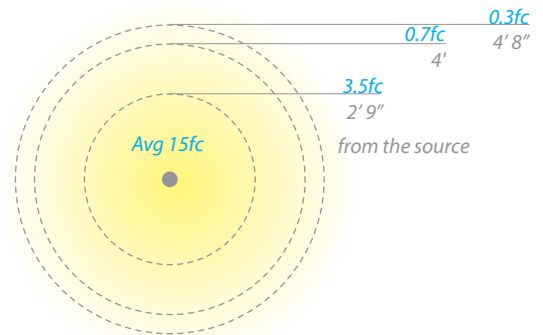

SPECIFICATIONS

Input: 15VAC (Colorsapcing Smart Transformer is required)
Power: 12W / 18.5VA 12W / 18.5VA
Brightness: White: 675
 Red: 230
 Green: 450
 Blue: 100
CRI: 85
Rated Life: 50,000 hours

ORDERING NUMBER