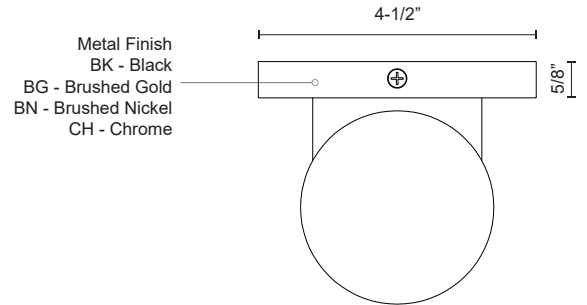

NORFOLK 601431-LED

WALL

PROJECT

601431BK-LED
Black

601431BN-LED
Brushed Nickel

601431BG-LED
Brushed Gold

601431CH-LED
Chrome

SPECIFICATION DETAILS

Fixture Dimensions	W3-1/8" x H4-3/4" x E4"
Light Source	AC LED Module
Wattage	17W
Total Lumens	1200lm
Delivered Lumens	BK-705lm; BN-767lm; CH-868lm;
Voltage	120V
Color Temperature	3000K
CRI (Ra)	90CRI
Optional Color Temps	2700K - 5000K Available, Minimum Order Quantities Apply
LED Rated Life	50,000 hours
Dimming	100% - 10%, ELV Dimmer (Not Included)
Diffuser Details	Frosted acrylic diffuser
Location	Dry
Illumination Direction	Up and Down
Mounting Style	All Orientation; Wall;
Canopy Dimensions	W4-1/2" x H4-1/2" x E5/8"
CEC Title 24 JA8	Yes, JA8-2022
Paint Finish	BG01; BK01; BN01; CH01;

* For custom options, consult factory for details.

* For warranty information, please visit www.kuzcolighting.com/warranty

DESCRIPTION

LED cylinder shaped updown wall sconce with clear acrylic discs. Metal details in black, brushed gold, brushed nickel or chrome finish, and is equipped with our powerful 120V AC LED technology,