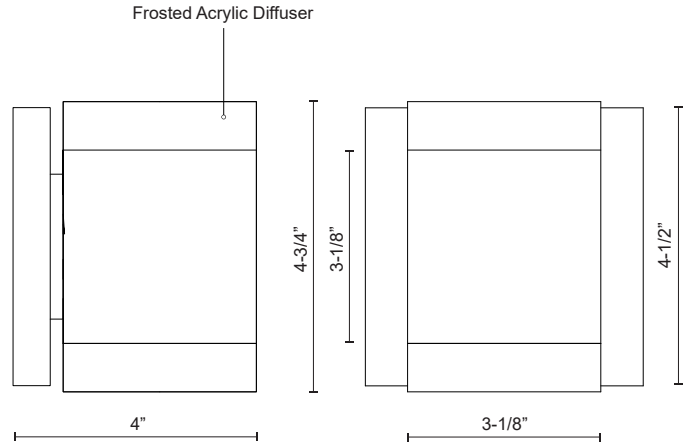

NORFOLK 601431-LED

WALL

PROJECT

SPECIFICATION DETAILS

Fixture Dimensions	W3-1/8" x H4-3/4" x E4"
Light Source	AC LED Module
Wattage	17W
Total Lumens	1200lm
Delivered Lumens	BK-705lm; BN-767lm; CH-868lm;
Voltage	120V
Color Temperature	3000K
CRI (Ra)	90CRI
Optional Color Temps	2700K - 5000K Available, Minimum Order Quantities Apply
LED Rated Life	50,000 hours
Dimming	100% - 10%, ELV Dimmer (Not Included)
Diffuser Details	Frosted acrylic diffuser
Location	Dry
Illumination Direction	Up and Down
Mounting Style	All Orientation; Wall;
Canopy Dimensions	W4-1/2" x H4-1/2" x E5/8"
CEC Title 24 JA8	Yes, JA8-2022
Paint Finish	BG01; BK01; BN01; CH01;

* For custom options, consult factory for details.

* For warranty information, please visit www.kuzcolighting.com/warranty

DESCRIPTION

LED cylinder shaped updown wall sconce with clear acrylic discs. Metal details in black, brushed gold, brushed nickel or chrome finish, and is equipped with our powerful 120V AC LED technology,

KUZCO

CANADA: 19054 28TH AVENUE - SURREY, BC V3Z 6M3
USA: 3035 E. LONE MOUNTAIN ROAD - LAS VEGAS, NV 89081

WWW.KUZCOLIGHTING.COM

© 2010 KUZCO LIGHTING. ALL RIGHTS RESERVED.

COMMENT