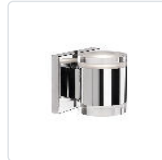

NORFOLK 601431-LED

WALL

PROJECT

601431BK-LED
Black

601431BN-LED
Brushed Nickel

601431BG-LED
Brushed Gold

601431CH-LED
Chrome

SPECIFICATION DETAILS

Fixture Dimensions	W3-1/8" x H4-3/4" x E4"
Light Source	AC LED Module
Wattage	17W
Total Lumens	1200lm
Delivered Lumens	BK-705lm; BN-767lm; CH-868lm;
Voltage	120V
Color Temperature	3000K
CRI (Ra)	90CRI
Optional Color Temps	2700K - 5000K Available, Minimum Order Quantities Apply
LED Rated Life	50,000 hours
Dimming	100% - 10%, ELV Dimmer (Not Included)
Diffuser Details	Frosted acrylic diffuser
Location	Dry
Illumination Direction	Up and Down
Mounting Style	All Orientation; Wall;
Canopy Dimensions	W4-1/2" x H4-1/2" x E5/8"
CEC Title 24 JA8	Yes, JA8-2022
Paint Finish	BG01; BK01; BN01; CH01;

* For custom options, consult factory for details.

* For warranty information, please visit www.kuzcolighting.com/warranty

DESCRIPTION

LED cylinder shaped updown wall sconce with clear acrylic discs. Metal details in black, brushed gold, brushed nickel or chrome finish, and is equipped with our powerful 120V AC LED technology,