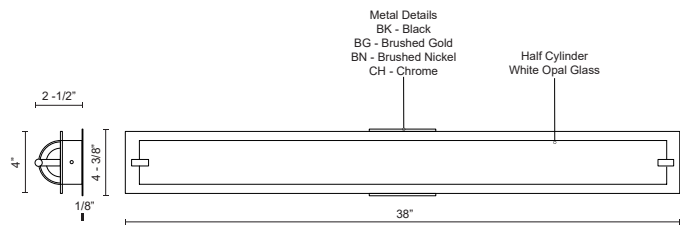

LIGHTHOUSE 601002-LED

VANITY

PROJECT

601002BN-LED
Brushed Nickel

601002BG-LED
Brushed Gold

601002CH-LED
Chrome

601002BK-LED
Black

SPECIFICATION DETAILS

Fixture Dimensions	W38" x H4" x E2-1/2"
Light Source	AC LED Module
Wattage	45W
Total Lumens	3600lm
Delivered Lumens	BN-2610lm; CH-2256lm;
Voltage	120V
Color Temperature	3000K
CRI (Ra)	90CRI
Optional Color Temps	2700K - 5000K Available, Minimum Order Quantities Apply
LED Rated Life	50,000 hours
Dimming	100% - 10%, ELV Dimmer (Not Included)
Glass Details	Opal Glass
ADA Compliant	Yes
Location	Damp
Mounting Style	All Orientation; Wall;
CEC Title 24 JA8	Yes, JA8-2022
Canopy Dimensions	W4-3/8" x H4-3/8" x E1/8"
Paint Finish	BG01; BK01; BN01; CH01;

* For custom options, consult factory for details.

* For warranty information, please visit www.kuzcolighting.com/warranty

DESCRIPTION

Single lamp vanity with white opal glass cylinder and frosted side covers, metal details available in black, brushed gold, brushed nickel or chrome finish. Equipped with our powerful 120V AC LED technology. Available in three different sizes see series for full details.