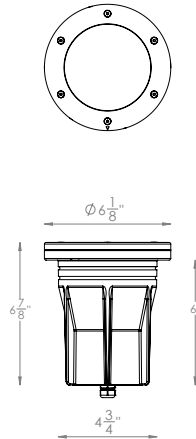

INGROUND LED LIGHT

5831

Fixture Type:

Catalog Number:

Project: _____

Location: _____

PRODUCT DESCRIPTION

Dynamic, eye-catching stunning vignettes. Celebrate artful illumination with new COLORSCAPING Inground Lights from WAC Landscape Lighting. Heighten drama to render visual impact on magnificent tree trunk and branch silhouettes, brilliant colorful scenery on your hedgerow, or a swath of light washing a facade. Customize your experiences and enjoy your passion for color and the language of light with unbridled enthusiasm and a nearly endless palette. The LED luminaires also include continuous, lockable beam angle flexibility. The possibilities are endless.

SPECIFICATIONS

Input: 15VAC (Colorscaping Smart Transformer is required)
Power: 23W / 24VA
Brightness: White: 1020
 Red: 330
 Green: 720
 Blue: 175
Beam Angle: 20° to 70°, tilting +/- 20°
CRI: 85+
Rated Life: 50,000 hours