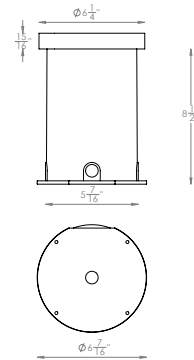

*For installation in concrete
Five 1/2" NPT threaded holes, PVC*

5830-PIP-PVC
Shown with temporary dense foam cap

Magnetic Transformers

*Stainless Steel, 15V output, IP65 rated, UL 1838 listed
See transformer spec sheet for details and its accessories*