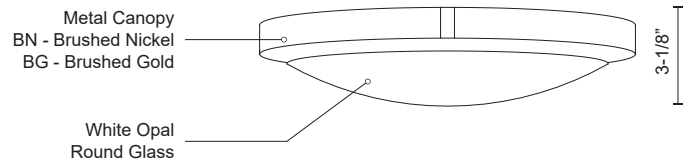

FLOYD
501122-LED
 FLUSH MOUNT

PROJECT

501122-LED
 Brushed Nickel

501122BG-LED
 Brushed Gold

DESCRIPTION

Single LED flush mount ceiling fixture with round white opal glass. Metal details in brushed nickel & brushed gold finish, and is equipped with our powerful 120V AC LED technology

SPECIFICATION DETAILS

Fixture Dimensions	D17" x H3-1/8"
Light Source	AC LED Module
Wattage	22W
Total Lumens	1600lm
Delivered Lumens	BN-1190lm
Voltage	120V
Color Temperature	3000K
CRI (Ra)	90CRI
Optional Color Temps	2700K - 5000K Available, Minimum Order Quantities Apply
LED Rated Life	50,000 hours
Dimming	100% - 10%, ELV Dimmer (Not Included)
Glass Details	Opal Glass
Location	Dry
Mounting Style	All Orientation; Ceiling and Wall;
CEC Title 24 JA8	Yes, JA8-2022
Paint Finish	BG01; BN01;