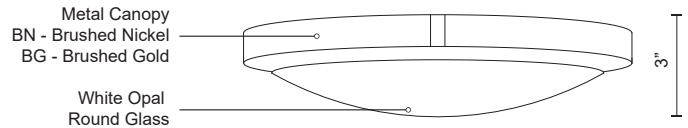

FLOYD
501112-LED
 FLUSH MOUNT

PROJECT

501112BG-LED
 Brushed Gold

501112-LED
 Brushed Nickel

SPECIFICATION DETAILS

Fixture Dimensions	D13" x H3"
Light Source	AC LED Module
Wattage	19W
Total Lumens	1300lm
Delivered Lumens	BN-995lm
Voltage	120V
Color Temperature	3000K
CRI (Ra)	90CRI
Optional Color Temps	2700K - 5000K Available, Minimum Order Quantities Apply
LED Rated Life	50,000 hours
Dimming	100% - 10%, ELV Dimmer (Not Included)
Glass Details	Opal Glass
Location	Dry
Mounting Style	All Orientation; Ceiling and Wall;
CEC Title 24 JA8	Yes, JA8-2022
Paint Finish	BG01; BN01;

* For custom options, consult factory for details.

* For warranty information, please visit www.kuzcolighting.com/warranty

DESCRIPTION

Single LED flush mount ceiling fixture with round white opal glass. Metal details in brushed nickel & brushed gold finish, and is equipped with our powerful 120V AC LED technology