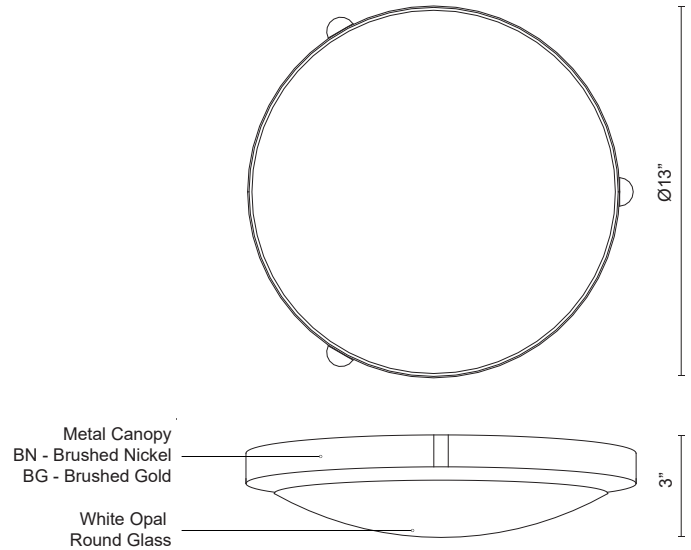

**FLOYD**  
**501112-5CCT**  
 FLUSH MOUNT

PROJECT

501112-LED-5CCT  
Brushed Nickel

501112BG-LED-5CCT  
Brushed Gold

**SPECIFICATION DETAILS**

<b>Fixture Dimensions</b>	D13" x H3"
<b>Light Source</b>	AC LED Module
<b>Wattage</b>	20W
<b>Total Lumens</b>	1950lm
<b>Delivered Lumens</b>	BN-930lm*
<b>Voltage</b>	120V
<b>Color Temperature</b>	Selectable CCT 2700K/3000K/3500K/4000K/5000K
<b>CRI (Ra)</b>	90CRI
<b>LED Rated Life</b>	50,000 hours
<b>Dimming</b>	100% - 10%, ELV Dimmer (Not Included)
<b>Glass Details</b>	Opal Glass
<b>Location</b>	Dry
<b>Illumination Direction</b>	Downlight
<b>Mounting Style</b>	All Orientation; Ceiling and Wall;
<b>CEC Title 24 JA8</b>	Yes, JA8-2022
<b>Paint Finish</b>	BG01; BN01;

\* For custom options, consult factory for details.

\* For warranty information, please visit [www.kuzcolighting.com/warranty](http://www.kuzcolighting.com/warranty)

**DESCRIPTION**

Single LED flush mount ceiling fixture with round white opal glass. Metal details in brushed nickel & brushed gold finish, and is equipped with our powerful 120V AC LED technology