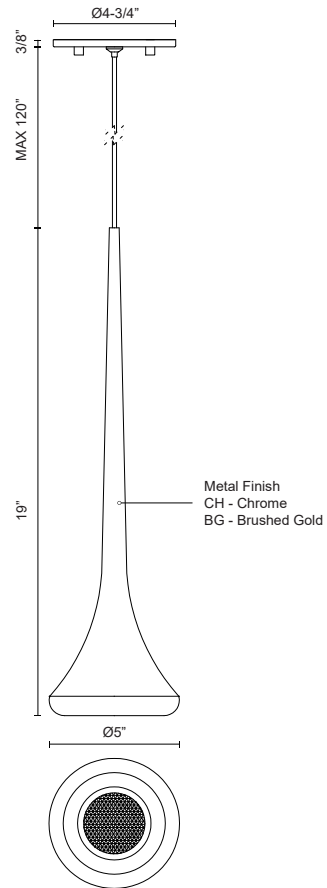

BACH
402601-LED
PENDANTS

PROJECT

402601BG-LED
Brushed Gold

402601CH-LED
Chrome

SPECIFICATION DETAILS

Fixture Dimensions	D5" x H19"
Light Source	AC LED Module
Wattage	9W
Total Lumens	800lm
Delivered Lumens	BG-497lm; CH-514lm;
Voltage	120V
Color Temperature	3000K
CRI (Ra)	90CRI
Optional Color Temps	2700K - 5000K Available, Minimum Order Quantities Apply
LED Rated Life	50,000 hours
Dimming	100% - 10%, ELV Dimmer (Not Included)
Diffuser Details	Acrylic diffuser
Adjustable	Yes
Wire Length	120" Max
Wire Type	Clear SSL Wire
Minimum Hang Height	24"
Sloped Ceiling Adaptable	Yes
Location	Dry
Illumination Direction	Downlight
CEC Title 24 JA8	Yes, JA8-2022
Canopy Dimensions	D4-3/4" x H3/8"
Paint Finish	BG01; CH01;

* For custom options, consult factory for details.

* For warranty information, please visit www.kuzcolighting.com/warranty

DESCRIPTION

Single LED lamp pendant, slender trumpet shaped with bottom frosted diffuser. Equipped with our powerful 120V AC LED technology. Chrome finish: available in a variety of multi-pendant options see series for family details. Chrome and Brushed Gold finish: build your own configuration, choose how many pendants and choose the canopy shape and size accordingly.