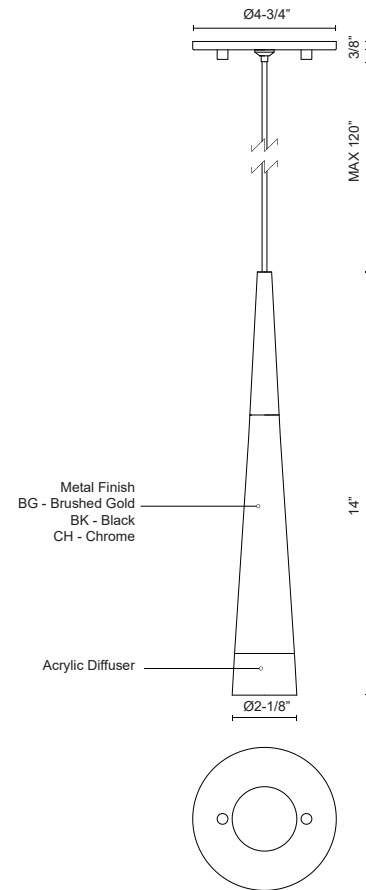

ULTRA
402501-LED
PENDANTS

PROJECT

402501BG-LED
Brushed Gold

402501CH-LED
Chrome

402501BK-LED
Black

SPECIFICATION DETAILS

Fixture Dimensions	H14" x D2-1/8"
Light Source	AC LED Module
Wattage	6W
Total Lumens	400lm
Delivered Lumens	CH-265lm
Voltage	120V
Color Temperature	3000K
CRI (Ra)	90CRI
Optional Color Temps	2700K - 5000K Available, Minimum Order Quantities Apply
LED Rated Life	50,000 hours
Dimming	100% - 10%, ELV Dimmer (Not Included)
Diffuser Details	White Acrylic Diffuser
Adjustable	Yes
Wire Length	120" Max
Wire Type	Clear SSL Wire
Minimum Hang Height	20"
Sloped Ceiling Adaptable	Yes
Location	Dry
Illumination Direction	Up and Down
Canopy Dimensions	D4-3/4" x H3/8"
Paint Finish	BG01; BK01; CH01;

* For custom options, consult factory for details.

* For warranty information, please visit www.kuzcolighting.com/warranty

DESCRIPTION

Single LED lamp pendant, slender cone-shaped cylinder with acrylic top and bottom of cone which lights up on both ends. Equipped with our powerful 120V AC LED technology. Chrome finish: available in a variety of multi-pendant options see series for family details. Black and Gold finish: build your own configuration, choose how many pendants and choose the canopy shape and size accordingly.