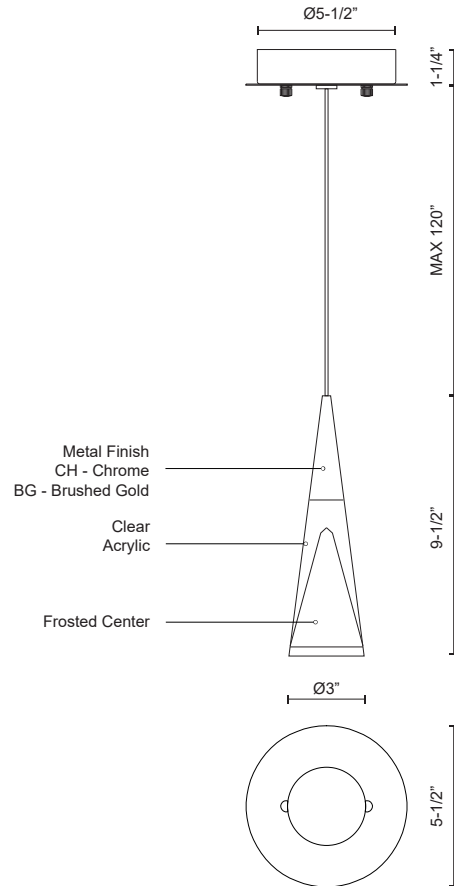

MALABAR 402401-LED

PENDANTS

PROJECT

402401BG-LED
Brushed Gold

402401CH-LED
Chrome

SPECIFICATION DETAILS

Fixture Dimensions	D3" x H9-1/2"
Light Source	AC LED Module
Wattage	6W
Total Lumens	400lm
Delivered Lumens	CH-200lm
Voltage	120V
Color Temperature	3000K
CRI (Ra)	90CRI
Optional Color Temps	2700K - 5000K Available, Minimum Order Quantities Apply
LED Rated Life	50,000 hours
Dimming	100% - 10%, ELV Dimmer (Not Included)
Diffuser Details	Acrylic with Frosted Interior
Adjustable	Yes
Wire Length	120" Max
Wire Type	Clear SSL Wire
Minimum Hang Height	14"
Sloped Ceiling Adaptable	Yes
Location	Dry
CEC Title 24 JA8	Yes, JA8-2022
Canopy Dimensions	D5-1/2" x H1-1/4"
Paint Finish	BG01; CH01;

* For custom options, consult factory for details.

* For warranty information, please visit www.kuzcolighting.com/warranty

DESCRIPTION

Single LED lamp pendant, unique conical shape with chrome tip, clear with internal frosted designed acrylic and chrome trimmed diffuser with frosted center. Chrome canopy and metal details. Equipped with our powerful 120V AC LED technology. Available in a variety of multi-pendant options see series for family details.