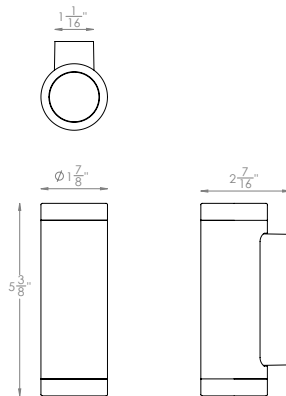

CYLINDER WALL MOUNT

3911

Fixture Type:

Catalog Number:

Project:

Location:

PRODUCT DESCRIPTION

Dynamic, eye-catching stunning vignettes. Celebrate artful illumination with new COLORSCAPING Wall Cylinder, Wall Wash and Accent Lights from WAC Landscape Lighting. Heighten drama to render visual impact on magnificent tree trunk and branch silhouettes, brilliant colorful scenery on your hedgerow, or a swath of light washing a facade. Customize your experiences and enjoy your passion for color and the language of light with unbridled enthusiasm and a nearly endless palette.

SPECIFICATIONS

Input: 15VAC (Colorscaping Smart Transformer is required)
Power: 7W / 10VA
Brightness: White: 160
Red: 60
Green: 150
Blue: 30
Beam Angle: 80°
CRI: 85
Rated Life: 50,000 hours

FEATURES

- Each fixture can be individually controlled
- Fixtures can be grouped and controlled together
- Fixtures contain discrete, warm, and a cool white LEDs for full tunability
- Fixtures can generate tens of thousands of different colors
- Automations can be stored and recalled for holiday or other celebratory lighting scenes
- Fixtures from multiple transformers can be controlled as a single group in the app
- Integrators can control the fixtures using industry standard DMX 512
- The colorscaping transformer allows for installation growth - each transformer supports one or two legacy landscape lighting circuits in addition to the color scaping fixtures
- Paint your landscaping and home using light
- Schedule your landscape lighting based on sunrise and sunset in your location
- RGBWW Color Changing Fixture: R / G / B / 2700K-6500K

ORDERING NUMBER

Color Temp		Finish	
3911	<i>Cylinder</i>	CS	<i>Color Changing</i>
		BK	<i>Black on Aluminum</i>
		BZ	<i>Bronze on Aluminum</i>
		WT	<i>White on Aluminum</i>

3911-

Example: **3911-CSWT**

waclighting.com
Phone (800) 526.2588
Fax (800) 526.2585

Headquarters/Eastern Distribution Center
44 Harbor Park Drive
Port Washington, NY 11050

Central Distribution Center
1600 Distribution Ct
Lithia Springs, GA 30122

Western Distribution Center
1750 Archibald Avenue
Ontario, CA 91761