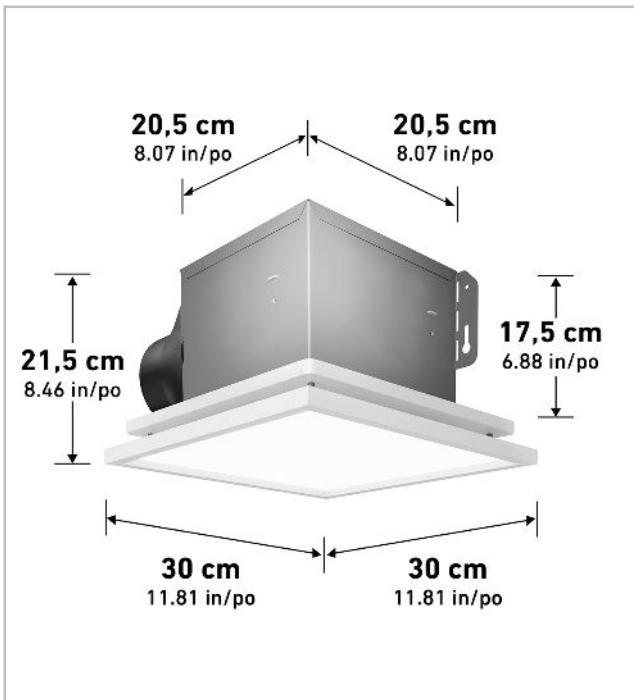

PRODUCT: Breeze bathroom fan w/ switch 5CCT

PROJECT: FAB-BRLU5C-J

DATE: 2024

DESCRIPTION

FEATURES

LOCATION: DAMP
WEATHER RESISTANT POWDER COATING: N/A
DAYLIGHT SENSOR: N/A
FINISHES: WHITE
DIMMABLE: YES
5-YEAR WARRANTY: YES
LIGHT SOURCE: INTEGRATED LED

SPECIFICATIONS

COLOR TEMPERATURE (K): 27k-30k-35k-40k-50k
WATTAGE (W): 12W
VOLTAGE (V): 120V
CRI: 90
DIMMING: ELV TRIAC (100-20%)
FINISHES: WHITE
PRODUCT DIMENSION: D: [REDACTED] L: 11.8" W: 11.8" H: 7.24"
RATED LIFE (Y): 50,000 Hours
CONSTRUCTION: ALUMINUM
MOUNTING: CEILING MOUNT

CERTIFICATIONS

TECHNICAL DRAWING

Model & Size	CRI	Kelvins	Watts	LED Lumens	Delivered
FAB-BRLU5C-J	90	5CCT	12W	N/A	1000L

NOTES: Lock Rotor current: 0.235A / 120V,60Hz

SUITABLE FOR ROOMS UP TO 9.29 SQ M. 100 SQ FT
100 CFM, 1.0 SONE, Energy Star, HVI Certified 2100

100 CFM
AIRFLOW / DÉBIT D'AIR / FLUJO DE AIRE

1.0 SONE
SOUND LEVEL / NIVEAU SONORE / NIVEL DE SONIDO

9.29 M² / 100 FT²
SUITABLE FOR ROOMS UP TO / CONVIENT POUR UNE PIÈCE JUSQU'À / ADECUADO PARA UNA HABITACIÓN DE HASTA

Energy Star **HVI 2100 CERTIFIED**

Artika reserves the right to modify its products from time to time as part of our continuous improvement program.

Service & products for professionals.
Service & produits pour professionnels.
Servicio & productos para profesionales.

+1-866-661-9606 opt. 2
pro@artika.com
www.artika.com/pro

California Energy Commission
JA8 T24 COMPLIANT

pro

SWITCH WITH CAP INCLUDED: TIMER AND HUMIDITY SENSOR
INTERRUPTEUR AVEC COUVERCLE INCLUS: MINUTEUR ET CAPTEUR D'HUMIDITÉ
INTERRUPTOR CON TAPA INCLUIDO: TEMPORIZADOR Y SENSOR DE HUMEDAD