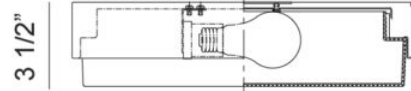

M13203MB

SPECIFICATION SHEET

Finish	Matte Black
Shade	White Glass
Shade Dimension	Ø13 3/4" x 1 1/4"H
Dimension	Ø14 1/2" x 3 1/2"H
Lamping	3 x 10W LED Medium Base-E26 120V
Location	Dry
Warranty	1 year fixture warranty