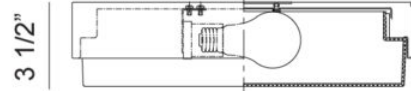

Ø14 1/2"

3 1/2"

M13203AG

SPECIFICATION SHEET

| | |
|------------------------|----------------------------------|
| Finish | Aged Gold Brass |
| Shade | White Glass |
| Shade Dimension | Ø13 3/4" x 1 1/4"H |
| Dimension | Ø14 1/2" x 3 1/2"H |
| Lamping | 3 x 10W LED Medium Base-E26 120V |
| Location | Dry |
| Warranty | 1 year fixture warranty |