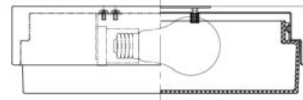

Ø12"

3 1/2"

M13202CH

SPECIFICATION SHEET

Finish	Chrome
Shade	White Glass
Shade Dimension	Ø11 1/4" x 1 1/4"H
Dimension	Ø12" x 3 1/2"H
Lamping	2 x 10W LED Medium Base-E26 120V
Location	Dry
Warranty	1 year fixture warranty