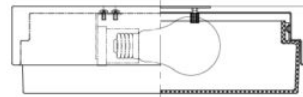

Ø12"

3 1/2"

M13202AG

SPECIFICATION SHEET

Finish	Aged Gold Brass
Shade	White Glass
Shade Dimension	Ø11 1/4" x 1 1/4"H
Dimension	Ø12" x 3 1/2"H
Lamping	2 x 10W LED Medium Base-E26 120V
Location	Dry
Warranty	1 year fixture warranty