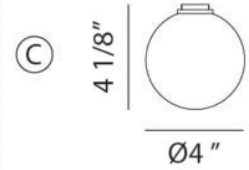

Accessories

C63107MB

SPECIFICATION SHEET

Finish	Matte Black
Cord Color	Silver Fabric
Dimension	Ø17 3/4" x 168 5/8"H Max.
Lamping	7 x 10W G9 120V
Canopy Color	Matte Black
Canopy Size	Ø17 3/4" x 1"H
Wire Length	120" Max.
Location	Dry
Warranty	1 year fixture warranty