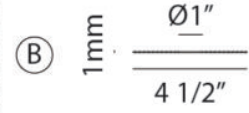

Accessories

C63107MB

SPECIFICATION SHEET

Finish	Matte Black
Cord Color	Silver Fabric
Dimension	Ø17 3/4" x 168 5/8"H Max.
Lamping	7 x 10W G9 120V
Canopy Color	Matte Black
Canopy Size	Ø17 3/4" x 1"H
Wire Length	120" Max.
Location	Dry
Warranty	1 year fixture warranty