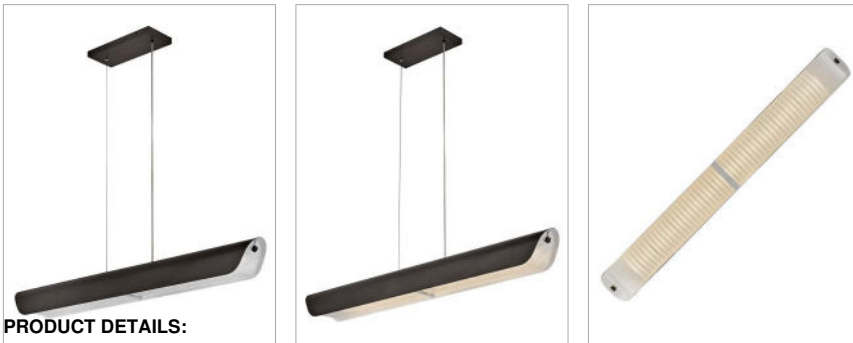

### MEDIUM LINEAR

Simply chic, Arco's clean, minimalist silhouette is crafted with a folded metal shade and decorative knobs. Heavy, clear ribbed glass with an etched interior softly diffuses light from integrated LEDs. Available in Heritage Brass or Black Oxide.

DETAILS	
FINISH:	Black Oxide
MATERIAL:	Steel
GLASS:	Heavy Clear Ribbed
SLOPE DEGREE:	90
DIMMABLE:	No

DIMENSIONS	
WIDTH:	46"
HEIGHT:	4.8"
DEPTH:	4.8
WEIGHT:	18.4lb

LIGHT SOURCE	
LIGHT SOURCE:	Integrated LED
LED NAME:	EB24W30K922
VOLTAGE:	120v
LUMENS:	1800
INCANDESCENT EQUIVALENCY:	2 x 75w
DIMMABLE:	No

#### PRODUCT DETAILS:

- Suitable for use in dry (indoor) locations as defined by NEC and CEC. Meets United States UL Underwriters Laboratories & CSA Canadian Standards Association Product Safety Standards.
- This item may be hung on a sloped ceiling
- Fixtures include fully dimmable integrated LEDs.
- LED components carry a 5-year limited warranty
- Bold silhouette with dramatic details creates a modern statement